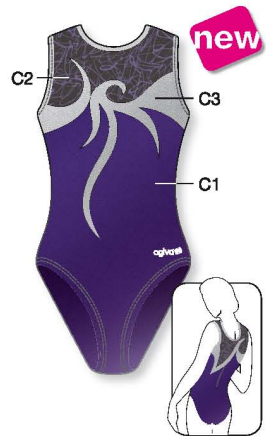

Ref. 1926 - 217-936-R63

HIGH ROUND NECK
★ Strass included in price