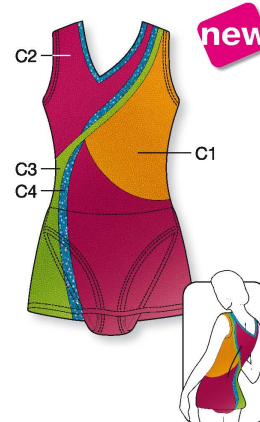

R.G. SKIRT

8683 C1, C2, C4: Metallic Elasthane, C3: Glitter Print

▼ PRICE CAT   ▼ SIZES
1 4-6-8 y/a/J   3 36-38-40-42
2 10-12-14 y/a/J   4 44-46-48