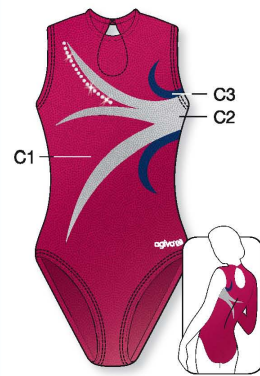

**8740** C1: Velours, C2, C3: Metallic Elasthane  
▼ PRICE CAT ▼ SIZES  
1 4-6-8 y/a/J 3 36-38-40-42  
2 10-12-14 y/a/J 4 44-46-48

**8661** C1: Velours, C2: Metallic Elasthane, C3: Glitter Elasthane  
▼ PRICE CAT ▼ SIZES  
1 4-6-8 y/a/J 3 36-38-40-42  
2 10-12-14 y/a/J 4 44-46-48

**1540** C1: Metallic Elasthane, C2: Elastic Net, C3: Glitter Elasthane  
▼ PRICE CAT ▼ SIZES  
1 4-6-8 y/a/J 3 36-38-40-42  
2 10-12-14 y/a/J 4 44-46-48

HIGH ROUND NECK  
★ Strass included in price

Ref. 1512 - 331-109-335-S1

HIGH ROUND NECK  
★ Strass included in price

LOW NECK

LOW NECK  
★ Strass included in price

**1512** C1, C3: Metallic Elasthane, C2: Glitter Print  
▼ PRICE CAT ▼ SIZES  
1 4-6-8 y/a/J 3 36-38-40-42  
2 10-12-14 y/a/J 4 44-46-48

**8791** C1, C3: Metallic Elasthane, C2: Elastic Net  
▼ PRICE CAT ▼ SIZES  
1 4-6-8 y/a/J 3 36-38-40-42  
2 10-12-14 y/a/J 4 44-46-48

**1988** C1, C2: Metallic Elasthane, C3: Glitter Print  
▼ PRICE CAT ▼ SIZES  
1 4-6-8 y/a/J 3 36-38-40-42  
2 10-12-14 y/a/J 4 44-46-48