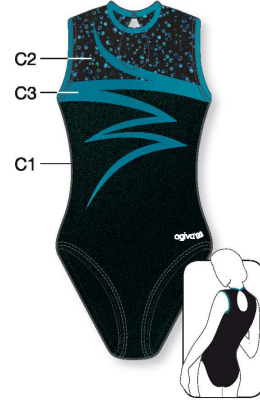

LOW NECK

LOW NECK

**8760** C1, C2, C3: Metallic Elasthane  
▼ PRICE CAT ▼ SIZES  
1 4-6-8 y/a/J 3 36-38-40-42  
2 10-12-14 y/a/J 4 44-46-48

**1526** C1, C3: Metallic Elasthane, C2: Glitter Print  
▼ PRICE CAT ▼ SIZES  
1 4-6-8 y/a/J 3 36-38-40-42  
2 10-12-14 y/a/J 4 44-46-48