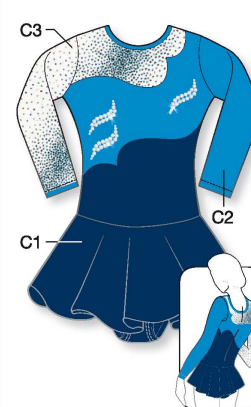

SKATING SKIRT

★ Strass included in price

8923 C1: Velours, C2: Elastic Net, C3, C4: Glitter Elasthane

▼ PRICE CAT   ▼ SIZES
1 4-6-8 y/a/J   3 36-38-40-42
2 10-12-14 y/a/J   4 44-46-48

1538 C1: Elasthane Polyamide, C2, C3: Glitter Elasthane, C4: Elastic Net

▼ PRICE CAT   ▼ SIZES
1 4-6-8 y/a/J   3 36-38-40-42
2 10-12-14 y/a/J   4 44-46-48

8716 C1: Velours, C2: Metallic Elasthane

▼ PRICE CAT   ▼ SIZES
1 4-6-8 y/a/J   3 36-38-40-42
2 10-12-14 y/a/J   4 44-46-48

8738 C1, C2: Velours, C3: Elastic Net

▼ PRICE CAT   ▼ SIZES
1 4-6-8 y/a/J   3 36-38-40-42
2 10-12-14 y/a/J   4 44-46-48