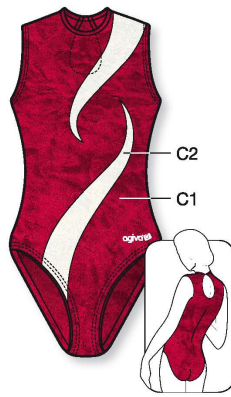

**8657** C1, C3: Metallic Elasthane  
C2: Elastic Net  
**1975** C1: Velours, C2: Elastic Net,  
C3: Metallic Elasthane  
▼ PRICE CAT ▼ SIZES  
1 4-6-8 y/a/J 3 36-38-40-42  
2 10-12-14 y/a/J 4 44-46-48

**LOW NECK**  
Col "ras de cou"

**HIGH NECK**  
Col officier

**HIGH ROUND NECK**  
Encolure ronde haute

★ Strass included in price  
Strass compris dans le prix

**HIGH ROUND NECK**

**HIGH ROUND NECK**  
★ Strass included in price

**LOW NECK**

**LOW NECK**

**LOW NECK**  
★ Strass included in price

**8629** C1, C3: Metallic Elasthane,  
C2: Glitter Elasthane  
▼ PRICE CAT ▼ SIZES  
1 4-6-8 y/a/J 3 36-38-40-42  
2 10-12-14 y/a/J 4 44-46-48