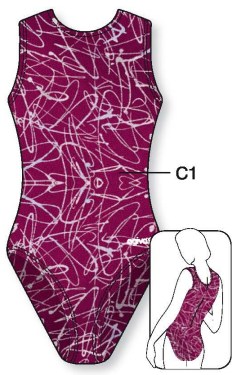

HIGH ROUND NECK