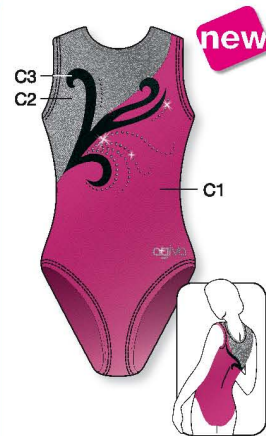

**1926** C1: Metallic Elasthane, C2: Elastic Net  
▼ PRICE CAT 1 4-6-8 y/a/J 2 10-12-14 y/a/J  
▼ SIZES 3 36-38-40-42 4 44-46-48

**1589** C1, C2, C3: Metallic Elasthane, C4: Elastic Net  
▼ PRICE CAT 1 4-6-8 y/a/J 2 10-12-14 y/a/J  
▼ SIZES 3 36-38-40-42 4 44-46-48

**1595**  
▼ PRICE CAT 1 4-6-8 y/a/J 2 10-12-14 y/a/J  
▼ SIZES 3 36-38-40-42 4 44-46-48

**HIGH ROUND NECK**  
★ Strass included in price

**HIGH ROUND NECK**  
★ Strass included in price

**HIGH ROUND NECK**  
★ Strass included in price