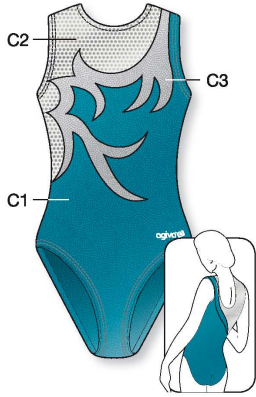

**8657** C1, C3: Metallic Elasthane  
C2: Elastic Net  
**1975** C1: Velours, C2: Elastic Net,  
C3: Metallic Elasthane  
▼ PRICE CAT ▼ SIZES  
1 4-6-8 y/a/J 3 36-38-40-42  
2 10-12-14 y/a/J 4 44-46-48

**LOW NECK**  
Col "ras de cou"

**HIGH NECK**  
Col officier

**HIGH ROUND NECK**  
Encolure ronde haute

★ Strass included in price  
Strass compris dans le prix

**HIGH ROUND NECK**

**HIGH ROUND NECK**  
★ Strass included in price

**LOW NECK**

**LOW NECK**

**LOW NECK**  
★ Strass included in price

**8629** C1, C3: Metallic Elasthane,  
C2: Glitter Elasthane  
▼ PRICE CAT ▼ SIZES  
1 4-6-8 y/a/J 3 36-38-40-42  
2 10-12-14 y/a/J 4 44-46-48