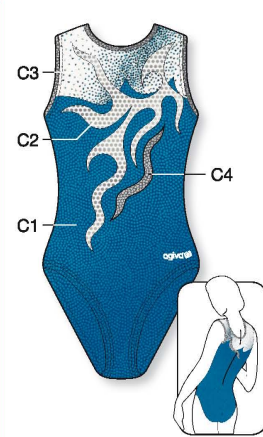

HIGH ROUND NECK