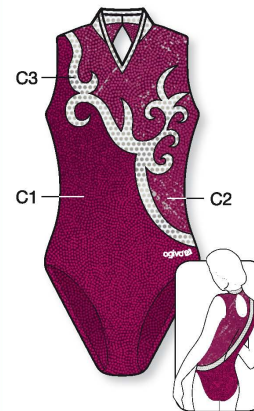

**1525** C1, C2, C3: Metallic Elasthane  
▼ PRICE CAT ▼ SIZES  
1 4-6-8 y/a/J 3 36-38-40-42  
2 10-12-14 y/a/J 4 44-46-48

**1825** C1, C2: Velours  
C3: Glitter Elasthane  
▼ PRICE CAT ▼ SIZES  
1 4-6-8 y/a/J 3 36-38-40-42  
2 10-12-14 y/a/J 4 44-46-48

**8750**  
▼ PRICE CAT ▼ SIZES  
1 4-6-8 y/a/J 3 36-38-40-42  
2 10-12-14 y/a/J 4 44-46-48

**HIGH ROUND NECK**  
★ Strass included in price

**V NECK**  
★ Strass included in price

**V NECK**

Ref. 8748 - 366-268-320