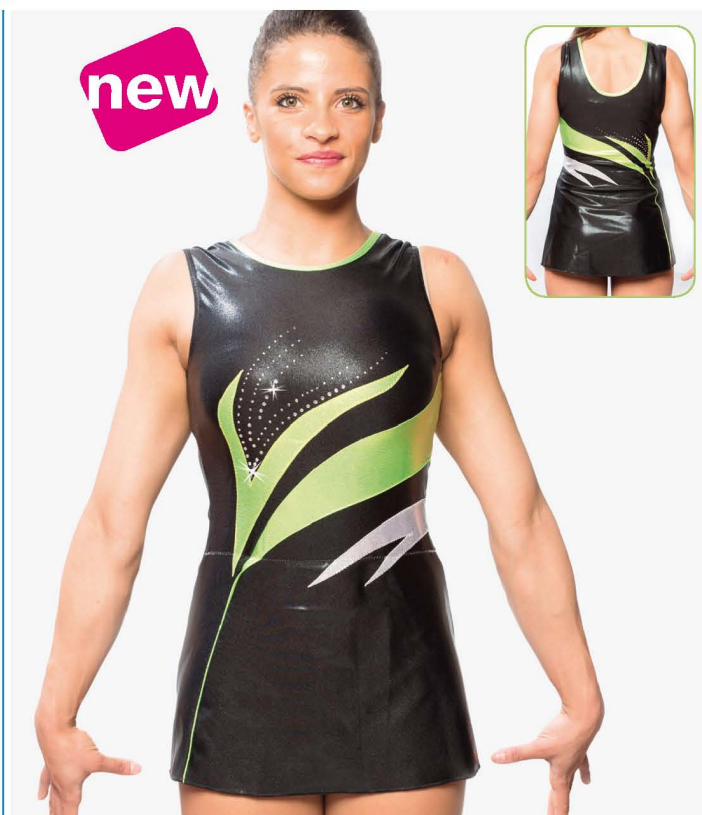

Metallic Elasthane-Strass

Réf. **8882** - Single colors and in stock

Colors: 331-134-333-R65

For others colors use Réf. 8880 p27

▼ PRICE CAT

1 8 y/a/J

▼ SIZES- TAILLES

2 10-12-14 y/a/J

3 36-38-40-42

Single colors and in stock - for other colors see ref. ... p. ...
Coloris unique et en stock - Pour les autres coloris voir réf. ... p. ...

Gymnastics rhythmic, twirling & skating

www.agiva.com

25