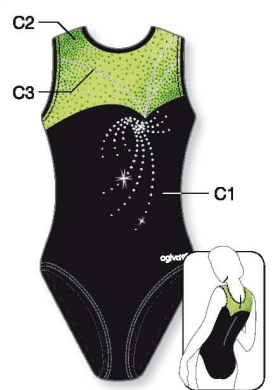

**1517** C1, C2, C3: Metallic Elasthane  
▼ PRICE CAT ▼ SIZES  
1 4-6-8 y/a/J 3 36-38-40-42  
2 10-12-14 y/a/J 4 44-46-48

Ref. 1517 - 105-353-333-S1

**LOW NECK**  
★ Strass included in price

METALLIC ELASTHANE Colors p.70  
GLITTER ELASTHANE Colors p.70  
VELOURS Colors p.70

**1546** C1: Velours, C2: Printed Velours, C3: Metallic Elasthane  
**1550** C1, C2, C3: Metallic Elasthane  
**1542** C1: Velours, C2, C3: Metallic Elasthane  
▼ PRICE CAT ▼ SIZES  
1 4-6-8 y/a/J 3 36-38-40-42  
2 10-12-14 y/a/J 4 44-46-48

Ref. 1550 - 331-304-333-S01

**LOW NECK**  
★ Strass included in price

**8620** C1: Velours, C2: Metallic Elasthane, C3: Printed Glitter  
**8647** C1: Velours, C2: Elastic Net, C3: Metallic Elasthane  
**1579** C1: Velours, C2: Printed Glitter, C3: Metallic Elasthane  
▼ PRICE CAT ▼ SIZES  
1 4-6-8 y/a/J 3 36-38-40-42  
2 10-12-14 y/a/J 4 44-46-48