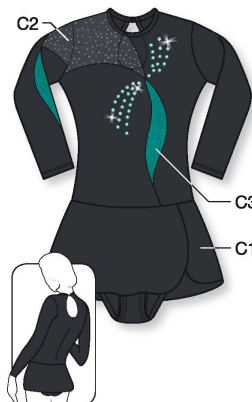

SKIRT WITH ONE SIDE SPLIT
★ Strass included in price