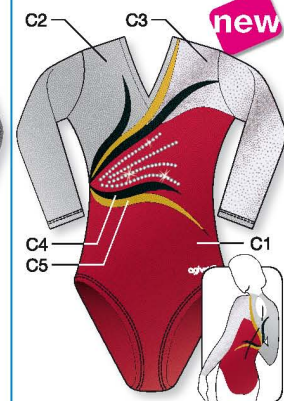

**8758** C1, C2, C3: Metallic Elasthane  
▼ PRICE CAT 1 4-6-8 y/a/J 2 10-12-14 y/a/J  
▼ SIZES 3 36-38-40-42 4 44-46-48

**8665** C1: Velours, C2, C3: Metallic Elasthane  
▼ PRICE CAT 1 4-6-8 y/a/J 2 10-12-14 y/a/J  
▼ SIZES 3 36-38-40-42 4 44-46-48

V NECK

★ Strass included in price

Ref. 1808 - 120-333-R35

HIGH ROUND NECK

★ Strass included in price

**1588** C1, C3, C4: Metallic Elasthane, C2: Glitter Print  
▼ PRICE CAT 1 4-6-8 y/a/J 2 10-12-14 y/a/J  
▼ SIZES 3 36-38-40-42 4 44-46-48

HIGH ROUND NECK

★ Strass included in price

**8601** C1, C2, C3: Metallic Elasthane,  
▼ PRICE CAT 1 4-6-8 y/a/J 2 10-12-14 y/a/J  
▼ SIZES 3 36-38-40-42 4 44-46-48

V NECK

★ Strass included in price

**8893** C1, C2, C4, C5: Metallic Elasthane, C3: Elastic Net  
▼ PRICE CAT 1 4-6-8 y/a/J 2 10-12-14 y/a/J  
▼ SIZES 3 36-38-40-42 4 44-46-48