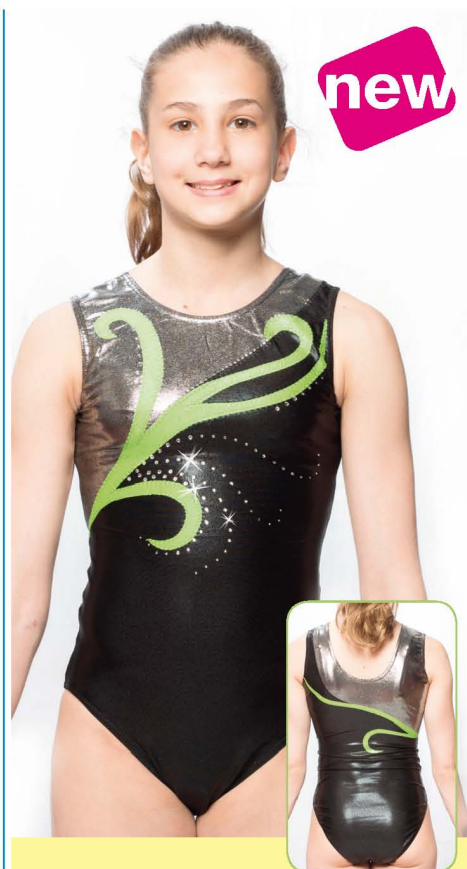

Metallic Elasthane - Strass
Ref. **8802** - Single colors and in stock
Colors : 331-218-353-P10
For others colors use Ref. 1593 p12