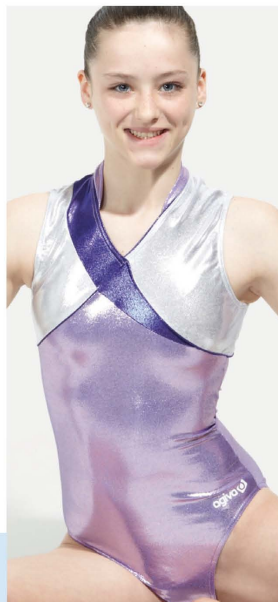

Ref. 1976 - 304/333/332