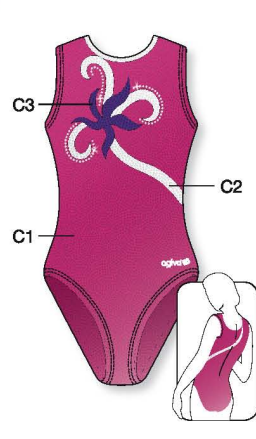

**1995** C1, C2, C3: Metallic Elasthane  
**PRICE CAT** 1 4-6-8 y/a/J 2 10-12-14 y/a/J  
**SIZES** 3 36-38-40-42 4 44-46-48

**1521** C1, C2: Metallic Elasthane  
**PRICE CAT** 1 4-6-8 y/a/J 2 10-12-14 y/a/J  
**SIZES** 3 36-38-40-42 4 44-46-48

## Sleeveless Leotards

Justaucorps sans manches

**V NECK**  
★ Strass included in price

METALLIC ELASTHANE Colors p.70  
GLITTER ELASTHANE Colors p.70  
VELOURS Colors p.70

**1889** C1, C2: Metallic Elasthane  
▼ PRICE CAT ▼ SIZES  
1 4-6-8 y/a/J 3 36-38-40-42  
2 10-12-14 y/a/J 4 44-46-48

**HIGH ROUND NECK**  
★ Strass included in price

**8797** C1, C2, C3: Metallic Elasthane  
▼ PRICE CAT ▼ SIZES  
1 4-6-8 y/a/J 3 36-38-40-42  
2 10-12-14 y/a/J 4 44-46-48

**HIGH ROUND NECK**  
★ Strass included in price