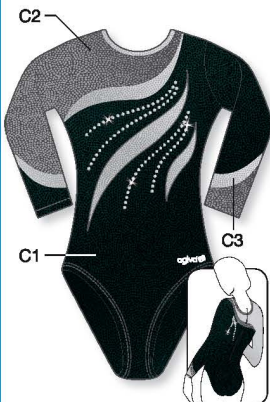

**1832** C1: Metallic Elasthane  
C2: Elastic Net

▼ PRICE CAT      ▼ SIZES  
1 4-6-8 y/a/J      3 36-38-40-42  
2 10-12-14 y/a/J      4 44-46-48

SCOOP NECK  
★ Strass included in price

**1922** C1: Metallic Elasthane  
C2: Elastic Net

▼ PRICE CAT      ▼ SIZES  
1 4-6-8 y/a/J      3 36-38-40-42  
2 10-12-14 y/a/J      4 44-46-48

HIGH ROUND NECK  
Encolure ronde haute

LOW NECK  
Col "ras de cou"

HIGH NECK  
Col officier

SCOOP NECK  
Col scoop

★ Strass included in price  
Strass compris dans le prix

HIGH ROUND NECK

HIGH ROUND NECK

★ Strass included in price

Ref. 8758 - 331-363-333-S01

FANTASY STYLE NECK

Ref. 8665 - 550-105-333

**1846** C1: Velours, C2: Elastic Net, C3, C4: Metallic Elasthane  
▼ PRICE CAT 1 4-6-8 y/a/J 2 10-12-14 y/a/J  
▼ SIZES 3 36-38-40-42 4 44-46-48