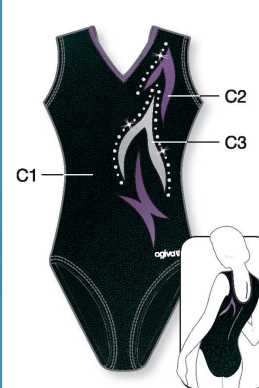

**V NECK**  
★ Strass included in price

Ref. 8755 - 331/357/333/S95

**1811** C1, C3, C4: Metallic Elasthane,  
C2: Elastic Net  
▼ PRICE CAT ▼ SIZES  
1 4-6-8 y/a/J 3 36-38-40-42  
2 10-12-14 y/a/J 4 44-46-48

**8755** C1, C2, C3: Metallic Elasthane  
▼ PRICE CAT ▼ SIZES  
1 4-6-8 y/a/J 3 36-38-40-42  
2 10-12-14 y/a/J 4 44-46-48

**V NECK**

**V NECK**

Ref. 1976 - 304/333/332

**V NECK**  
★ Strass included in price

Ref. 8606 - 331-304-333-S95

**8749** C1, C2: Metallic Elasthane  
▼ PRICE CAT ▼ SIZES  
1 4-6-8 y/a/J 3 36-38-40-42  
2 10-12-14 y/a/J 4 44-46-48

**1976** C1, C2, C3: Metallic Elasthane  
▼ PRICE CAT ▼ SIZES  
1 4-6-8 y/a/J 3 36-38-40-42  
2 10-12-14 y/a/J 4 44-46-48