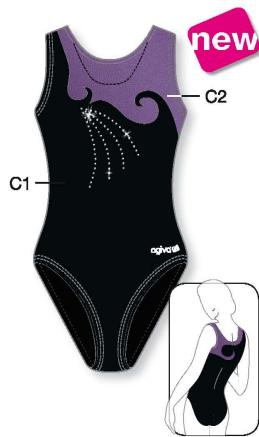

**1887** C1, C2, C3: Metallic Elasthane  
**1875** C1: Velours, C2, C3: Metallic Elasthane  
▼ PRICE CAT 1 4-6-8 y/a/J 2 10-12-14 y/a/J  
▼ SIZES 3 36-38-40-42 4 44-46-48

**LOW NECK**  
Col "ras de cou"

**HIGH NECK**  
Col officier

**HIGH ROUND NECK**  
Encolure ronde haute

**SCOOP NECK**  
Col scoop

★ Strass included in price  
Strass compris dans le prix

**LOW NECK**

**SCOOP NECK**

★ Strass included in price

**HIGH ROUND NECK**

**SCOOP NECK**

★ Strass included in price

**LOW NECK**

★ Strass included in price

**8734** C1, C3: Metallic Elasthane, C2: Elastic Net  
**PRICE CAT** 1 4-6-8 y/a/J 2 10-12-14 y/a/J  
**SIZES** 3 36-38-40-42 4 44-46-48