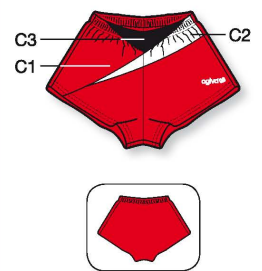

▼ PRICE CAT ▼ SIZES 1 45-50-55 cm 3 S/75-M/80-L/85 cm 2 60-65-70 cm 4 XL/90-XXL/95-3XL/100 cm	▼ PRICE CAT ▼ SIZES 1 45-50-55 cm 3 S/75-M/80-L/85 cm 2 60-65-70 cm 4 XL/90-XXL/95-3XL/100 cm	▼ PRICE CAT ▼ SIZES 1 45-50-55 cm 3 S/75-M/80-L/85 cm 2 60-65-70 cm 4 XL/90-XXL/95-3XL/100 cm	▼ PRICE CAT ▼ SIZES 1 45-50-55 cm 3 S/75-M/80-L/85 cm 2 60-65-70 cm 4 XL/90-XXL/95-3XL/100 cm
ELASTHANE POLYAMIDE Colours p.73	1300	5030	5036	5040
VELOURS Colours p.70	1301	5034	5037	5041