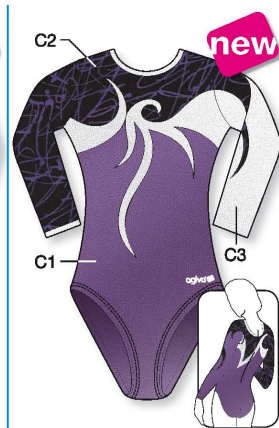

HIGH ROUND NECK

1957 C1, C3: Metallic Elasthane
C2: Elastic Net

▼ PRICE CAT   ▼ SIZES
1 4-6-8 y/a/J   3 36-38-40-42
2 10-12-14 y/a/J   4 44-46-48