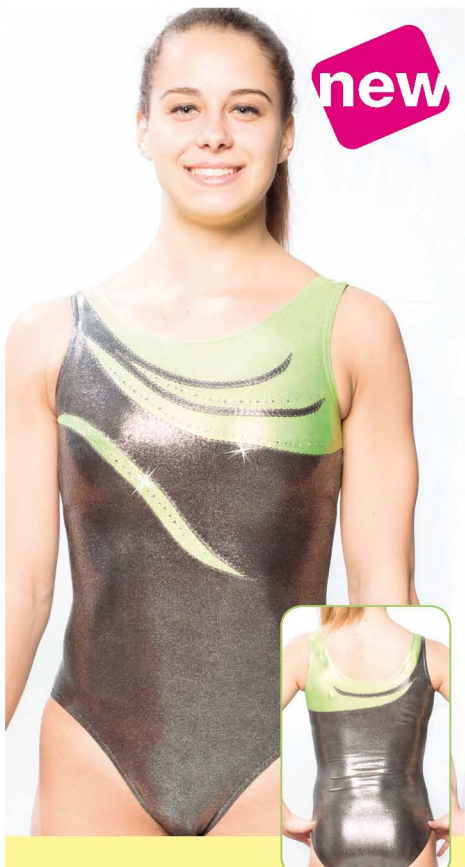

new

Metallic Elasthane - Strass  
Ref. **8804** - Single colors and in stock  
Colors : 314-218-333-S01  
For others colors use Ref. 1595 p12

new

Metallic Elasthane - Strass  
Ref. **8820** - Single colors and in stock  
Colors : 303-105-331-R60  
For others colors use Ref. 1810 p12