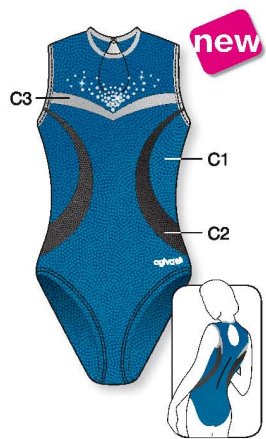

LOW NECK
★ Strass included in price