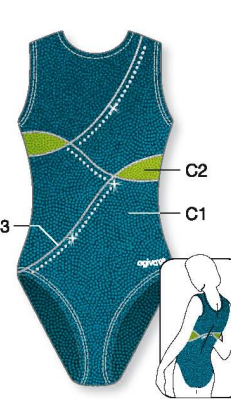

HIGH ROUND NECK
★ Strass included in price