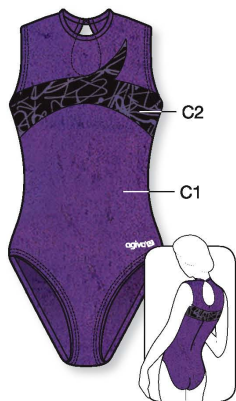

Sleeveless Leotards

Justaucorps sans manches

Ref. 1525 - 303-335-333

METALLIC ELASTHANE Colors p.70
GLITTER ELASTHANE Colors p.70
VELOURS Colors p.70

1525 C1, C2, C3: Metallic Elasthane
▼ PRICE CAT ▼ SIZES
1 4-6-8 y/a/J 3 36-38-40-42
2 10-12-14 y/a/J 4 44-46-48

1825 C1, C2: Velours
C3: Glitter Elasthane
▼ PRICE CAT ▼ SIZES
1 4-6-8 y/a/J 3 36-38-40-42
2 10-12-14 y/a/J 4 44-46-48

8750
▼ PRICE CAT ▼ SIZES
1 4-6-8 y/a/J 3 36-38-40-42
2 10-12-14 y/a/J 4 44-46-48

Ref. 8748 - 366-268-320

METALLIC ELASTHANE Colors p.70
GLITTER ELASTHANE Colors p.70
VELOURS Colors p.70

8603
▼ PRICE CAT ▼ SIZES
1 4-6-8 y/a/J 3 36-38-40-42
2 10-12-14 y/a/J 4 44-46-48

1857 C1: Metallic Elasthane,
C2: Glitter Elasthane
▼ PRICE CAT ▼ SIZES
1 4-6-8 y/a/J 3 36-38-40-42
2 10-12-14 y/a/J 4 44-46-48

8748 C1: Metallic Elasthane,
C2: Glitter Print,
C3: Glitter Elasthane
▼ PRICE CAT ▼ SIZES
1 4-6-8 y/a/J 3 36-38-40-42
2 10-12-14 y/a/J 4 44-46-48

LOW NECK

Ref. 1849 - 303-925-363-333

METALLIC ELASTHANE Colors p.70
GLITTER ELASTHANE Colors p.70
VELOURS Colors p.70

8717 C1: Velours
C2: Glitter Print
▼ PRICE CAT ▼ SIZES
1 4-6-8 y/a/J 3 36-38-40-42
2 10-12-14 y/a/J 4 44-46-48

8776 C1: Velours, C2: Elastic Net,
C3, C4: Metallic Elasthane
1849 C1, C3, C4: Metallic Elasthane,
C2: Elastic Net
▼ PRICE CAT ▼ SIZES
1 4-6-8 y/a/J 3 36-38-40-42
2 10-12-14 y/a/J 4 44-46-48

8657 C1, C3: Metallic Elasthane
C2: Elastic Net
1975 C1: Velours, C2: Elastic Net,
C3: Metallic Elasthane
▼ PRICE CAT ▼ SIZES
1 4-6-8 y/a/J 3 36-38-40-42
2 10-12-14 y/a/J 4 44-46-48