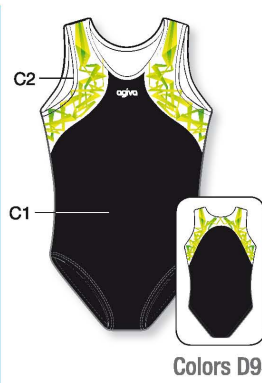

Colors F18

Colors D98