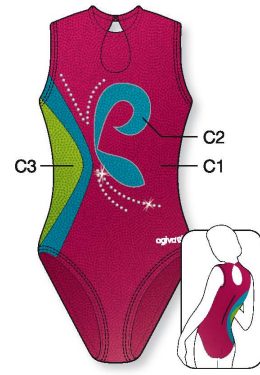

**8791** C1, C3: Metallic Elasthane, C2: Elastic Net  
▼ PRICE CAT ▼ SIZES  
1 4-6-8 y/a/J 3 36-38-40-42  
2 10-12-14 y/a/J 4 44-46-48

**1988** C1, C2: Metallic Elasthane, C3: Glitter Print  
▼ PRICE CAT ▼ SIZES  
1 4-6-8 y/a/J 3 36-38-40-42  
2 10-12-14 y/a/J 4 44-46-48

**1816** C1, C2, C3: Metallic Elasthane  
▼ PRICE CAT ▼ SIZES  
1 4-6-8 y/a/J 3 36-38-40-42  
2 10-12-14 y/a/J 4 44-46-48

HIGH ROUND NECK

V NECK

LOW NECK  
★ Strass included in price

Ref. 1547 - 122-357-R42

LOW NECK  
★ Strass included in price

**8696** C1: Glitter Print  
▼ PRICE CAT ▼ SIZES  
1 4-6-8 y/a/J 3 36-38-40-42  
2 10-12-14 y/a/J 4 44-46-48

**8687** C1: Glitter Print, C2: Metallic Elasthane  
▼ PRICE CAT ▼ SIZES  
1 4-6-8 y/a/J 3 36-38-40-42  
2 10-12-14 y/a/J 4 44-46-48