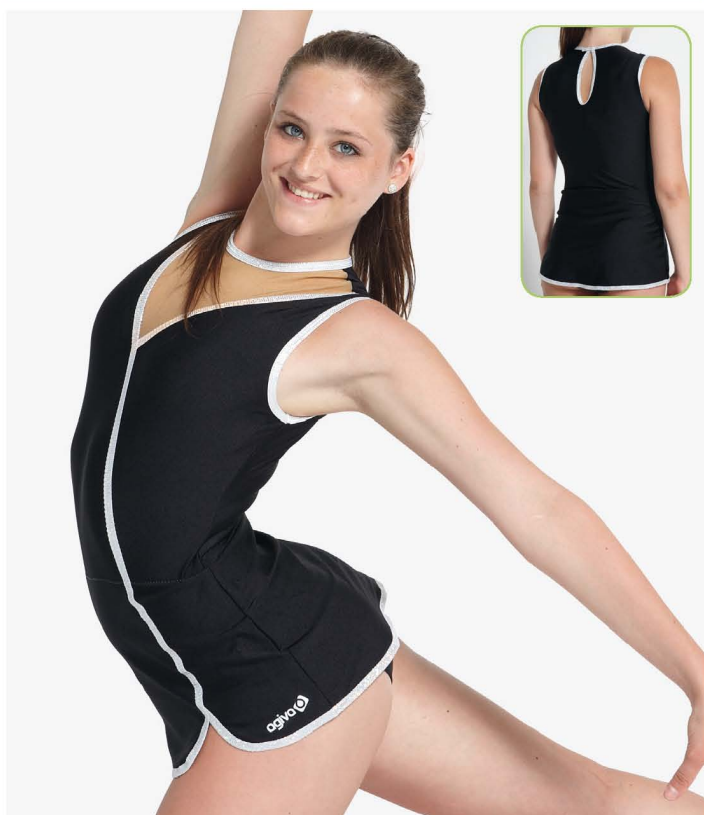

Elasthane - Glitter Elasthane - Elastic Net

Ref. **1983** - Single colors and in stock

Colors: Noir-320-917

For others colors use ref. 8605 p27