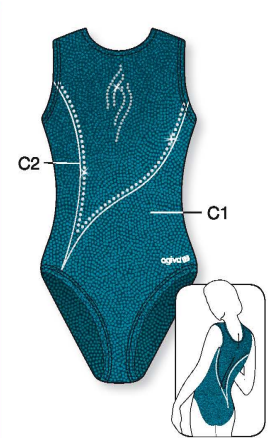

HIGH ROUND NECK

★ Strass included in price

1817
PRICE CAT 1 4-6-8 y/a/J 2 10-12-14 y/a/J
SIZES 3 36-38-40-42 4 44-46-48

1995 C1, C2, C3: Metallic Elasthane
PRICE CAT 1 4-6-8 y/a/J 2 10-12-14 y/a/J
SIZES 3 36-38-40-42 4 44-46-48

1521 C1, C2: Metallic Elasthane
PRICE CAT 1 4-6-8 y/a/J 2 10-12-14 y/a/J
SIZES 3 36-38-40-42 4 44-46-48