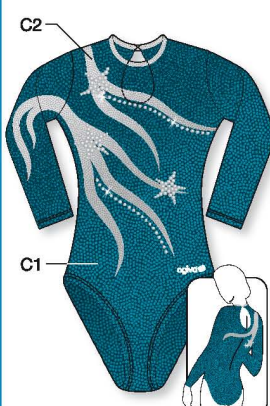

HIGH ROUND NECK

★ Strass included in price

**8601** C1, C2, C3: Metallic Elasthane,  
▼ PRICE CAT 1 4-6-8 y/a/J 2 10-12-14 y/a/J  
▼ SIZES 3 36-38-40-42 4 44-46-48

V NECK

★ Strass included in price

**8893** C1, C2, C4, C5: Metallic Elasthane, C3: Elastic Net  
▼ PRICE CAT 1 4-6-8 y/a/J 2 10-12-14 y/a/J  
▼ SIZES 3 36-38-40-42 4 44-46-48

HIGH ROUND NECK

**8790** C1, C3: Metallic Elasthane, C2: Elastic Net  
▼ PRICE CAT 1 4-6-8 y/a/J 2 10-12-14 y/a/J  
▼ SIZES 3 36-38-40-42 4 44-46-48

LOW NECK

★ Strass included in price

**1548** C1, C2: Metallic Elasthane  
▼ PRICE CAT 1 4-6-8 y/a/J 2 10-12-14 y/a/J  
▼ SIZES 3 36-38-40-42 4 44-46-48