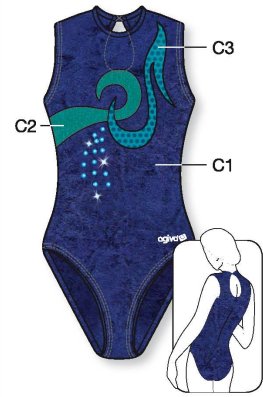

**8657** C1, C3: Metallic Elasthane  
C2: Elastic Net  
**1975** C1: Velours, C2: Elastic Net,  
C3: Metallic Elasthane  
▼ PRICE CAT ▼ SIZES  
1 4-6-8 y/a/J 3 36-38-40-42  
2 10-12-14 y/a/J 4 44-46-48

**LOW NECK**  
Col "ras de cou"

**HIGH NECK**  
Col officier

**HIGH ROUND NECK**  
Encolure ronde haute

★ Strass included in price  
Strass compris dans le prix

**HIGH ROUND NECK**

**HIGH ROUND NECK**  
★ Strass included in price

**LOW NECK**

**LOW NECK**

**LOW NECK**  
★ Strass included in price

**8629** C1, C3: Metallic Elasthane,  
C2: Glitter Elasthane  
▼ PRICE CAT ▼ SIZES  
1 4-6-8 y/a/J 3 36-38-40-42  
2 10-12-14 y/a/J 4 44-46-48