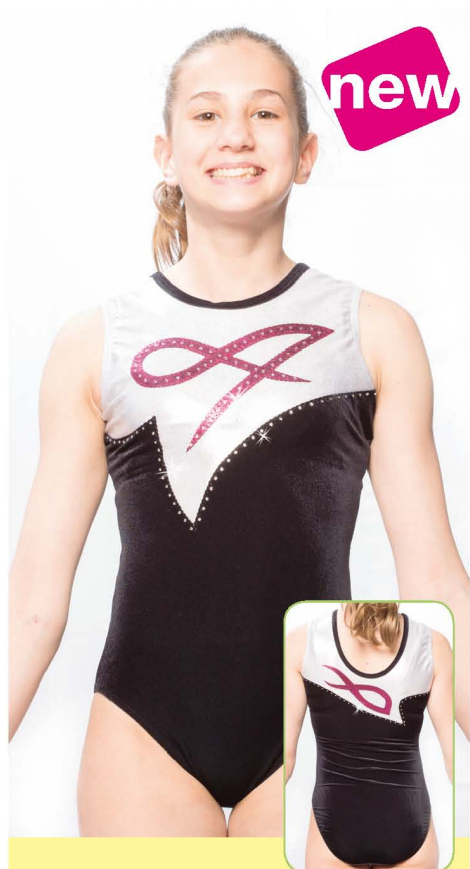

Best Offer in Stock

IN STOCK LEOTARDS
Justaucorps en stock

Velours - Metallic Elasthane - Strass
Ref. **8825** - Single colors and in stock
Colors : 550-333-366-S01
For others colors use Ref. 1875 p12