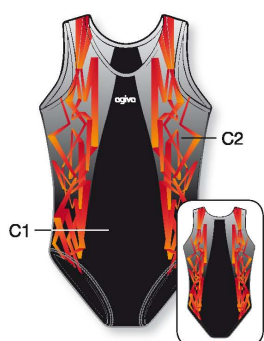

Colors D97

▼ PRICE CAT
1 4-6-8 Y/A/J
2 10-12-14 Y/A/J

▼ SIZES
3 S/44-M/46-L/48
4 XL/50-XXL/52-3XL/54

8040 C1: Elasthane Polyamide, C2: Digital printing