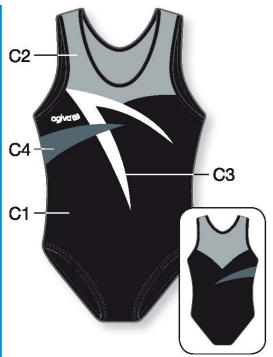

	ROUND NECK	LOW NECK	HIGH ROUND NECK	ROUND NECK	LOW NECK	FANTASY STYLE NECK	
	<b>8982</b>	<b>1904</b>		<b>8881</b>	<b>1881</b>		
<b>1824</b>	C1: Velours, C2: Elasthane, C3: Glitter Elasthane	<b>1585</b>	C1, C2: Velours, C3, C4: Glitter Elasthane	<b>8860</b>	<b>1882</b>	<b>8663</b>	C1, C2, C5: Metallic Elasthane, C4: Elastic Net
▼ PRICE CAT 1 4-6-8 y/a/J 2 10-12-14 y/a/J	▼ SIZES 3 36-38-40-42 4 44-46-48	▼ PRICE CAT 1 4-6-8 y/a/J 2 10-12-14 y/a/J	▼ SIZES 3 36-38-40-42 4 44-46-48	▼ PRICE CAT 1 4-6-8 y/a/J 2 10-12-14 y/a/J	▼ SIZES 3 36-38-40-42 4 44-46-48	▼ PRICE CAT 1 4-6-8 y/a/J 2 10-12-14 y/a/J	▼ SIZES 3 36-38-40-42 4 44-46-48

## Men's gymwear

Articles homme

Colors F18

Colors D98

Colors D99

Colors D32

	<p>▼ PRICE CAT    ▼ SIZES</p> <p>1 45-50-55 cm    3 S/75-M/80-L/85 cm</p> <p>2 60-65-70 cm    4 XL/90-XXL/95-3XL/100 cm</p>	<p>▼ PRICE CAT    ▼ SIZES</p> <p>1 45-50-55 cm    3 S/75-M/80-L/85 cm</p> <p>2 60-65-70 cm    4 XL/90-XXL/95-3XL/100 cm</p>	<p>▼ PRICE CAT    ▼ SIZES</p> <p>1 4-6-8 Y/A/J    3 S/44-M/46-L/48</p> <p>2 10-12-14 Y/A/J    4 XL/50-XXL/52-3XL/54</p>	<p>▼ PRICE CAT    ▼ SIZES</p> <p>1 4-6-8 Y/A/J    3 S/44-M/46-L/48</p> <p>2 10-12-14 Y/A/J    4 XL/50-XXL/52-3XL/54</p>
DIGITAL PRINTING ELASTHANE POLYAMIDE Colours p.68-69	<b>8013</b> C1: Elasthan Polyamide C2: Digital printing	<b>8010</b> C1: Elasthan Polyamide, C2: Digital printing	<b>8038</b>	<b>8038</b>