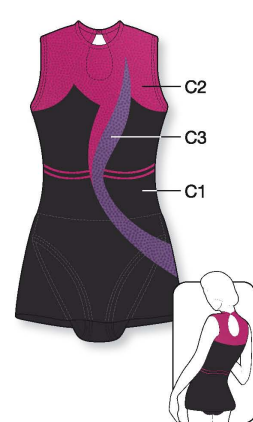

R.G. SKIRT

8613 C1: Elasthane, C2, C3: Glitter Elasthane

▼ PRICE CAT   ▼ SIZES
1 4-6-8 y/a/J   3 36-38-40-42
2 10-12-14 y/a/J   4 44-46-48