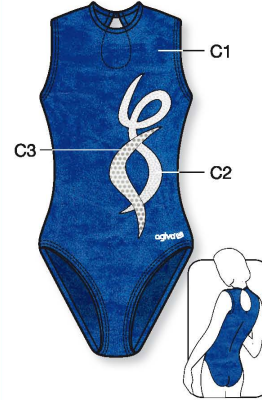

LOW NECK

LOW NECK

**8760** C1, C2, C3: Metallic Elasthane  
▼ PRICE CAT ▼ SIZES  
1 4-6-8 y/a/J 3 36-38-40-42  
2 10-12-14 y/a/J 4 44-46-48

**1526** C1, C3: Metallic Elasthane, C2: Glitter Print  
▼ PRICE CAT ▼ SIZES  
1 4-6-8 y/a/J 3 36-38-40-42  
2 10-12-14 y/a/J 4 44-46-48