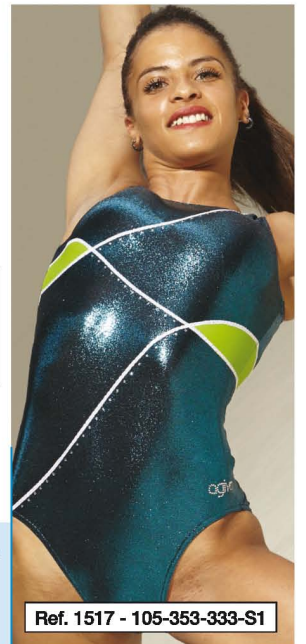

1517 C1, C2, C3: Metallic Elasthane
▼ PRICE CAT ▼ SIZES
1 4-6-8 y/a/J 3 36-38-40-42
2 10-12-14 y/a/J 4 44-46-48