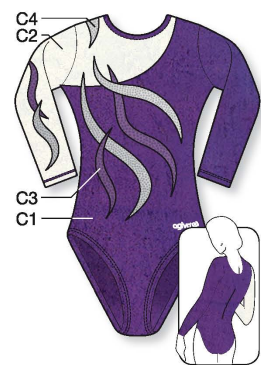

ROUND NECK	LOW NECK	HIGH ROUND NECK	ROUND NECK	LOW NECK	FANTASY STYLE NECK	
	8982	1904		8881	1881		
1824	C1: Velours, C2: Elasthane, C3: Glitter Elasthane	1585	C1, C2: Velours, C3, C4: Glitter Elasthane	8860	1882	8663	C1, C2, C5: Metallic Elasthane, C4: Elastic Net
▼ PRICE CAT 1 4-6-8 y/a/J 2 10-12-14 y/a/J	▼ SIZES 3 36-38-40-42 4 44-46-48	▼ PRICE CAT 1 4-6-8 y/a/J 2 10-12-14 y/a/J	▼ SIZES 3 36-38-40-42 4 44-46-48	▼ PRICE CAT 1 4-6-8 y/a/J 2 10-12-14 y/a/J	▼ SIZES 3 36-38-40-42 4 44-46-48	▼ PRICE CAT 1 4-6-8 y/a/J 2 10-12-14 y/a/J	▼ SIZES 3 36-38-40-42 4 44-46-48