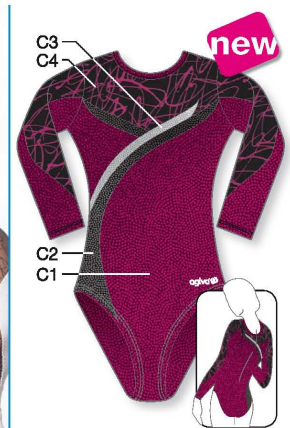

HIGH ROUND NECK

1574 C1, C2, C3: Metallic Elasthane
C4: Elastic Net

▼ PRICE CAT   ▼ SIZES
1 4-6-8 y/a/J   3 36-38-40-42
2 10-12-14 y/a/J   4 44-46-48