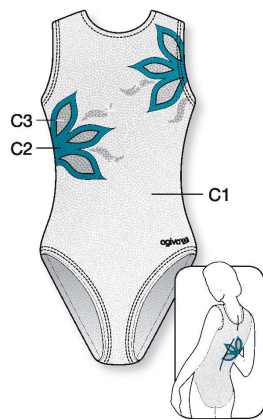

Sleeveless Leotards

Justaucorps sans manches

HIGH ROUND NECK
★ Strass included in price