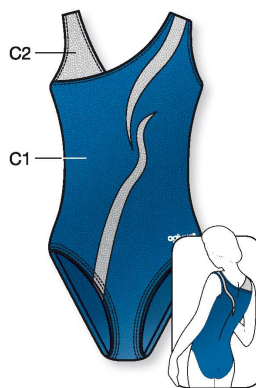

★ Strass included in price
Strass compris dans le prix

8629 C1, C3: Metallic Elasthane,
C2: Glitter Elasthane
▼ PRICE CAT ▼ SIZES
1 4-6-8 y/a/J 3 36-38-40-42
2 10-12-14 y/a/J 4 44-46-48

8914 C1: Velours
C2, C3: Glitter Elasthane
▼ PRICE CAT ▼ SIZES
1 4-6-8 y/a/J 3 36-38-40-42
2 10-12-14 y/a/J 4 44-46-48

8671
▼ PRICE CAT ▼ SIZES
1 4-6-8 y/a/J 3 36-38-40-42
2 10-12-14 y/a/J 4 44-46-48

8682 C1: Metallic Elasthane,
C2: Glitter Print, C3: Glitter Elasthan
▼ PRICE CAT ▼ SIZES
1 4-6-8 y/a/J 3 36-38-40-42
2 10-12-14 y/a/J 4 44-46-48

8676 C1: Velours
C2, C3: Glitter Elasthane
▼ PRICE CAT ▼ SIZES
1 4-6-8 y/a/J 3 36-38-40-42
2 10-12-14 y/a/J 4 44-46-48

8693 C1: Metallic Elasthane,
C2: Elastic Net,
C3: Glitter Elasthane
▼ PRICE CAT ▼ SIZES
1 4-6-8 y/a/J 3 36-38-40-42
2 10-12-14 y/a/J 4 44-46-48

1811 C1, C3, C4: Metallic Elasthane,
C2: Elastic Net
▼ PRICE CAT ▼ SIZES
1 4-6-8 y/a/J 3 36-38-40-42
2 10-12-14 y/a/J 4 44-46-48

8755 C1, C2, C3: Metallic Elasthane
▼ PRICE CAT ▼ SIZES
1 4-6-8 y/a/J 3 36-38-40-42
2 10-12-14 y/a/J 4 44-46-48

V NECK

8749 C1, C2: Metallic Elasthane
▼ PRICE CAT ▼ SIZES
1 4-6-8 y/a/J 3 36-38-40-42
2 10-12-14 y/a/J 4 44-46-48

1976 C1, C2, C3: Metallic Elasthane
▼ PRICE CAT ▼ SIZES
1 4-6-8 y/a/J 3 36-38-40-42
2 10-12-14 y/a/J 4 44-46-48

8606 C1, C2, C3: Metallic Elasthane
▼ PRICE CAT ▼ SIZES
1 4-6-8 y/a/J 3 36-38-40-42
2 10-12-14 y/a/J 4 44-46-48