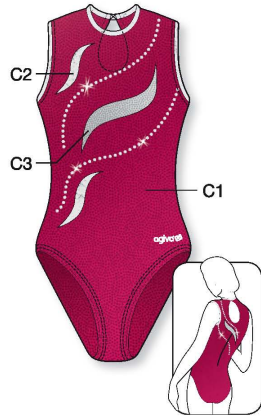

**HIGH ROUND NECK**  
★ Strass included in price

**1520** C1: Velours, C2: Elastic Net, C3: Metallic Elasthane  
▼ PRICE CAT ▼ SIZES  
1 4-6-8 y/a/J 3 36-38-40-42  
2 10-12-14 y/a/J 4 44-46-48

LOW NECK  
Col "ras de cou"

HIGH NECK  
Col officier

HIGH ROUND NECK  
Encolure ronde haute

★ Strass included in price  
Strass compris dans le prix

HIGH ROUND NECK  
★ Strass included in price

LOW NECK  
★ Strass included in price

HIGH ROUND NECK  
★ Strass included in price

LOW NECK

LOW NECK

**8760** C1, C2, C3: Metallic Elasthane  
▼ PRICE CAT ▼ SIZES  
1 4-6-8 y/a/J 3 36-38-40-42  
2 10-12-14 y/a/J 4 44-46-48

**1526** C1, C3: Metallic Elasthane, C2: Glitter Print  
▼ PRICE CAT ▼ SIZES  
1 4-6-8 y/a/J 3 36-38-40-42  
2 10-12-14 y/a/J 4 44-46-48