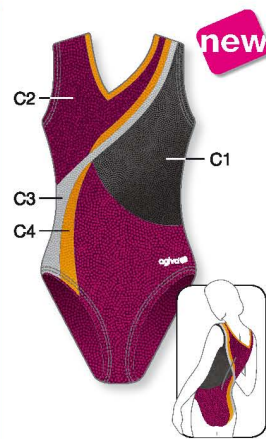

## Sleeveless Leotards

Justaucorps sans manches

**HIGH ROUND NECK**  
★ Strass included in price

**LOW NECK**  
★ Strass included in price

Ref. 1862 - 218-366-333-352

METALLIC ELASTHANE Colors p.70  
GLITTER ELASTHANE Colors p.70  
VELOURS Colors p.70