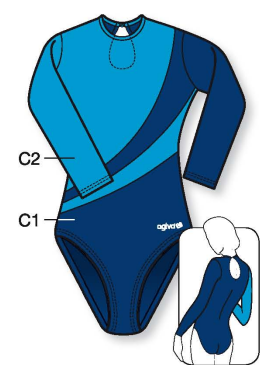

ROUND NECK	LOW NECK	HIGH ROUND NECK	ROUND NECK	LOW NECK	FANTASY STYLE NECK	
	8982	1904		8881	1881		
1824	C1: Velours, C2: Elasthane, C3: Glitter Elasthane	1585	C1, C2: Velours, C3, C4: Glitter Elasthane	8860	1882	8663	C1, C2, C5: Metallic Elasthane, C4: Elastic Net
▼ PRICE CAT 1 4-6-8 y/a/J 2 10-12-14 y/a/J	▼ SIZES 3 36-38-40-42 4 44-46-48	▼ PRICE CAT 1 4-6-8 y/a/J 2 10-12-14 y/a/J	▼ SIZES 3 36-38-40-42 4 44-46-48	▼ PRICE CAT 1 4-6-8 y/a/J 2 10-12-14 y/a/J	▼ SIZES 3 36-38-40-42 4 44-46-48	▼ PRICE CAT 1 4-6-8 y/a/J 2 10-12-14 y/a/J	▼ SIZES 3 36-38-40-42 4 44-46-48