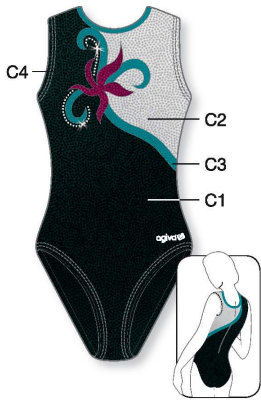

★ Strass included in price
Strass compris dans le prix

HIGH ROUND NECK
★ Strass included in price