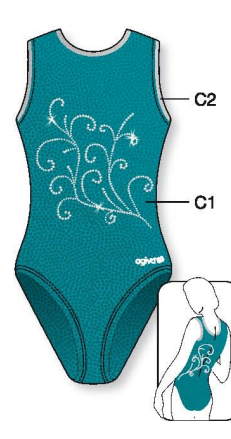

**1995** C1, C2, C3: Metallic Elasthane  
**PRICE CAT** 1 4-6-8 y/a/J 2 10-12-14 y/a/J  
**SIZES** 3 36-38-40-42 4 44-46-48

**1521** C1, C2: Metallic Elasthane  
**PRICE CAT** 1 4-6-8 y/a/J 2 10-12-14 y/a/J  
**SIZES** 3 36-38-40-42 4 44-46-48

## Sleeveless Leotards

Justaucorps sans manches

**V NECK**  
★ Strass included in price

METALLIC ELASTHANE Colors p.70  
GLITTER ELASTHANE Colors p.70  
VELOURS Colors p.70

**1889** C1, C2: Metallic Elasthane  
▼ PRICE CAT ▼ SIZES  
1 4-6-8 y/a/J 3 36-38-40-42  
2 10-12-14 y/a/J 4 44-46-48

**HIGH ROUND NECK**  
★ Strass included in price

**8797** C1, C2, C3: Metallic Elasthane  
▼ PRICE CAT ▼ SIZES  
1 4-6-8 y/a/J 3 36-38-40-42  
2 10-12-14 y/a/J 4 44-46-48

**HIGH ROUND NECK**  
★ Strass included in price