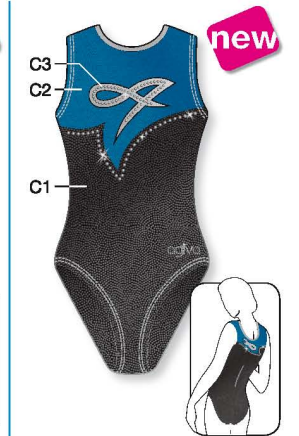

**1595**  
▼ PRICE CAT 1 4-6-8 y/a/J 2 10-12-14 y/a/J  
▼ SIZES 3 36-38-40-42 4 44-46-48

**HIGH ROUND NECK**  
★ Strass included in price

**HIGH ROUND NECK**  
★ Strass included in price

**HIGH ROUND NECK**  
★ Strass included in price

**HIGH ROUND NECK**  
★ Strass included in price

METALLIC ELASTHANE Colors p.70  
GLITTER ELASTHANE Colors p.70  
VELOURS Colors p.70

**8767**  
▼ PRICE CAT 1 4-6-8 y/a/J 2 10-12-14 y/a/J  
▼ SIZES 3 36-38-40-42 4 44-46-48