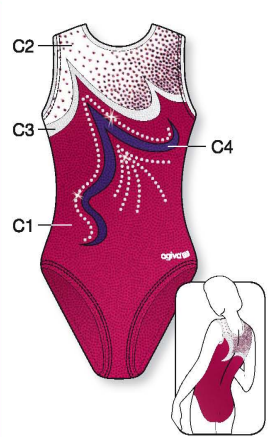

**1897**  
**PRICE CAT** 1 4-6-8 y/a/J 2 10-12-14 y/a/J  
**SIZES** 3 36-38-40-42 4 44-46-48

**8784** C1, C3: Metallic Elasthane C2: Opale  
**PRICE CAT** 1 4-6-8 y/a/J 2 10-12-14 y/a/J  
**SIZES** 3 36-38-40-42 4 44-46-48

**HIGH ROUND NECK**

**SCOOP NECK**

**HIGH ROUND NECK**

Ref. 1853 - 119-320-966-363

**HIGH ROUND NECK**

★ Strass included in price

**1977**  
**PRICE CAT** 1 4-6-8 y/a/J 2 10-12-14 y/a/J  
**SIZES** 3 36-38-40-42 4 44-46-48

**1571** C1, C3: Metallic Elasthane, C2: Glitter Print  
**PRICE CAT** 1 4-6-8 y/a/J 2 10-12-14 y/a/J  
**SIZES** 3 36-38-40-42 4 44-46-48

**1853** C1, C2, C4: Metallic Elasthane, C3: Elastic Net  
**PRICE CAT** 1 4-6-8 y/a/J 2 10-12-14 y/a/J  
**SIZES** 3 36-38-40-42 4 44-46-48