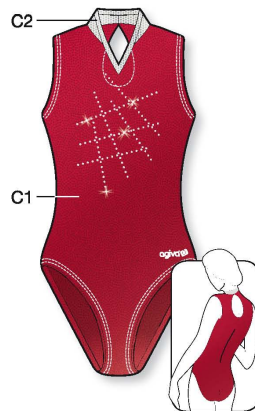

V NECK
★ Strass included in price