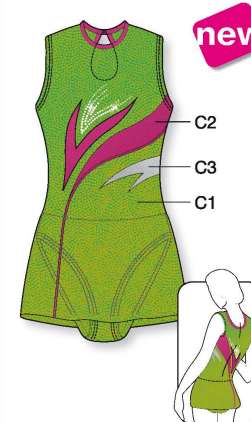

R.G. SKIRT

★ Strass included in price

8880 C1, C2, C3: Metallic Elasthane

▼ PRICE CAT   ▼ SIZES
1 4-6-8 y/a/J   3 36-38-40-42
2 10-12-14 y/a/J   4 44-46-48