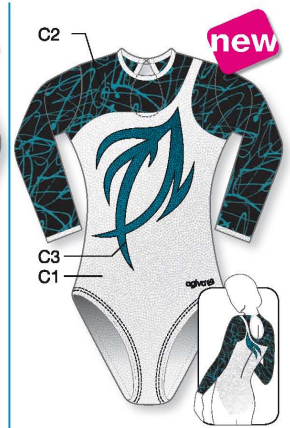

**8606** C1, C2, C3: Metallic Elasthane  
▼ PRICE CAT ▼ SIZES  
1 4-6-8 y/a/J 3 36-38-40-42  
2 10-12-14 y/a/J 4 44-46-48

## Leotards Justaucorps

ROUND NECK  
Encolure ronde

HIGH ROUND NECK  
★ Strass included in price

SCOOP NECK

HIGH ROUND NECK  
★ Strass included in price

LOW NECK

METALLIC ELASTHANE Colors p.70  
GLITTER ELASTHANE Colors p.70  
VELOURS Colors p.70

**1812** C1, C2, C3: Metallic Elasthane

▼ PRICE CAT      ▼ SIZES  
1 4-6-8 y/a/J      3 36-38-40-42  
2 10-12-14 y/a/J      4 44-46-48

**1578** C1, C2, C3: Metallic Elasthane

▼ PRICE CAT      ▼ SIZES  
1 4-6-8 y/a/J      3 36-38-40-42  
2 10-12-14 y/a/J      4 44-46-48