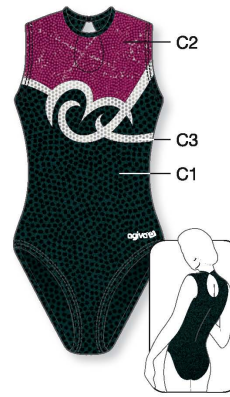

**8657** C1, C3: Metallic Elasthane  
C2: Elastic Net  
**1975** C1: Velours, C2: Elastic Net,  
C3: Metallic Elasthane  
▼ PRICE CAT ▼ SIZES  
1 4-6-8 y/a/J 3 36-38-40-42  
2 10-12-14 y/a/J 4 44-46-48

**LOW NECK**  
Col "ras de cou"

**HIGH NECK**  
Col officier

**HIGH ROUND NECK**  
Encolure ronde haute

★ Strass included in price  
Strass compris dans le prix

**HIGH ROUND NECK**

**HIGH ROUND NECK**  
★ Strass included in price

**LOW NECK**

**LOW NECK**

**LOW NECK**  
★ Strass included in price

**8629** C1, C3: Metallic Elasthane,  
C2: Glitter Elasthane  
▼ PRICE CAT ▼ SIZES  
1 4-6-8 y/a/J 3 36-38-40-42  
2 10-12-14 y/a/J 4 44-46-48