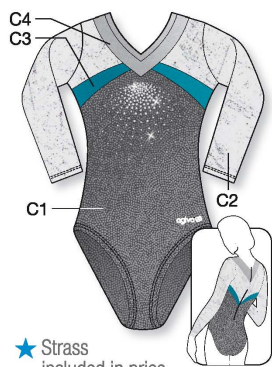

	V NECK	LOW NECK	LOW NECK	LOW NECK
<b>ELASTHANE POLYAMIDE</b> Colors p.73			<b>1580</b>	
<b>VELOURS</b> Colors p.70	<b>8780</b> C1, C3, C4: Metallic Elasthane, C2: Elastic Net	<b>8895</b> C1: Velours C2, C3: Glitter Elasthane	<b>1581</b>	<b>8872</b> C1: Velours C2: Glitter Elasthane
	▼ PRICE CAT 1 4-6-8 y/a/J 2 10-12-14 y/a/J	▼ SIZES 3 36-38-40-42 4 44-46	▼ PRICE CAT 1 4-6-8 y/a/J 2 10-12-14 y/a/J	▼ SIZES 3 36-38-40-42 4 44-46-48
	▼ PRICE CAT 1 4-6-8 y/a/J 2 10-12-14 y/a/J	▼ SIZES 3 36-38-40-42 4 44-46-48	▼ PRICE CAT 1 4-6-8 y/a/J 2 10-12-14 y/a/J	▼ SIZES 3 36-38-40-42 4 44-46-48

**ROUND NECK**  
Encolure ronde

**LOW NECK**  
Col "ras de cou"

**HIGH NECK**  
Col officier

★ Strass included in price

★ Strass included in price

★ Strass included in price

LOW NECK	HIGH NECK	LOW NECK	LOW NECK	LOW NECK	LOW NECK	LOW NECK	HIGH NECK
		<b>8619</b>	C1: Velours, C2, C3: Metallic Elasthane			<b>8656</b>	<b>8659</b>
<b>8751</b>		<b>1511</b>	C1: Velours, C2: Elastic Net, C3: Metallic Elasthane	<b>8842</b>	C1: Velours, C2: Elastic Net, C3: Glitter Elasthane	<b>1992</b>	C1: Velours, C2: Glitter Elasthane, C3: Metallic Elasthane
▼ PRICE CAT 1 4-6-8 y/a/J 2 10-12-14 y/a/J	▼ SIZES 3 36-38-40-42 4 44-46-48	▼ PRICE CAT 1 4-6-8 y/a/J 2 10-12-14 y/a/J	▼ SIZES 3 36-38-40-42 4 44-46-48	▼ PRICE CAT 1 4-6-8 y/a/J 2 10-12-14 y/a/J	▼ SIZES 3 36-38-40-42 4 44-46-48	▼ PRICE CAT 1 4-6-8 y/a/J 2 10-12-14 y/a/J	▼ SIZES 3 36-38-40-42 4 44-46-48