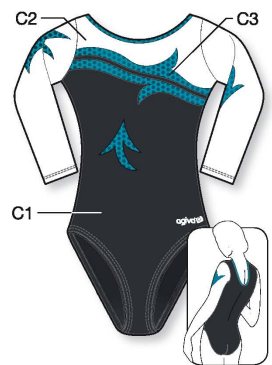

ROUND NECK	LOW NECK	HIGH ROUND NECK	ROUND NECK	LOW NECK	FANTASY STYLE NECK	
	8982	1904		8881	1881		
1824	C1: Velours, C2: Elasthane, C3: Glitter Elasthane	1585	C1, C2: Velours, C3, C4: Glitter Elasthane	8860	1882	8663	C1, C2, C5: Metallic Elasthane, C4: Elastic Net
▼ PRICE CAT 1 4-6-8 y/a/J 2 10-12-14 y/a/J	▼ SIZES 3 36-38-40-42 4 44-46-48	▼ PRICE CAT 1 4-6-8 y/a/J 2 10-12-14 y/a/J	▼ SIZES 3 36-38-40-42 4 44-46-48	▼ PRICE CAT 1 4-6-8 y/a/J 2 10-12-14 y/a/J	▼ SIZES 3 36-38-40-42 4 44-46-48	▼ PRICE CAT 1 4-6-8 y/a/J 2 10-12-14 y/a/J	▼ SIZES 3 36-38-40-42 4 44-46-48