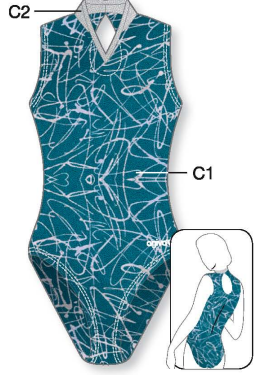

★ Strass included in price
Strass compris dans le prix

8760 C1, C2, C3: Metallic Elasthane
▼ PRICE CAT ▼ SIZES
1 4-6-8 y/a/J 3 36-38-40-42
2 10-12-14 y/a/J 4 44-46-48

1526 C1, C3: Metallic Elasthane, C2: Glitter Print
▼ PRICE CAT ▼ SIZES
1 4-6-8 y/a/J 3 36-38-40-42
2 10-12-14 y/a/J 4 44-46-48

8740 C1: Velours, C2, C3: Metallic Elasthane
▼ PRICE CAT ▼ SIZES
1 4-6-8 y/a/J 3 36-38-40-42
2 10-12-14 y/a/J 4 44-46-48

8661 C1: Velours, C2: Metallic Elasthane, C3: Glitter Elasthane
▼ PRICE CAT ▼ SIZES
1 4-6-8 y/a/J 3 36-38-40-42
2 10-12-14 y/a/J 4 44-46-48

1540 C1: Metallic Elasthane, C2: Elastic Net, C3: Glitter Elasthane
▼ PRICE CAT ▼ SIZES
1 4-6-8 y/a/J 3 36-38-40-42
2 10-12-14 y/a/J 4 44-46-48

Ref. 1512 - 331-109-335-S1

1512 C1, C3: Metallic Elasthane, C2: Glitter Print
▼ PRICE CAT ▼ SIZES
1 4-6-8 y/a/J 3 36-38-40-42
2 10-12-14 y/a/J 4 44-46-48

8791 C1, C3: Metallic Elasthane, C2: Elastic Net
▼ PRICE CAT ▼ SIZES
1 4-6-8 y/a/J 3 36-38-40-42
2 10-12-14 y/a/J 4 44-46-48

1988 C1, C2: Metallic Elasthane, C3: Glitter Print
▼ PRICE CAT ▼ SIZES
1 4-6-8 y/a/J 3 36-38-40-42
2 10-12-14 y/a/J 4 44-46-48

1816 C1, C2, C3: Metallic Elasthane
▼ PRICE CAT ▼ SIZES
1 4-6-8 y/a/J 3 36-38-40-42
2 10-12-14 y/a/J 4 44-46-48

V NECK

Ref. 1547 - 122-357-R42

8696 C1: Glitter Print
▼ PRICE CAT ▼ SIZES
1 4-6-8 y/a/J 3 36-38-40-42
2 10-12-14 y/a/J 4 44-46-48

8687 C1: Glitter Print, C2: Metallic Elasthane
▼ PRICE CAT ▼ SIZES
1 4-6-8 y/a/J 3 36-38-40-42
2 10-12-14 y/a/J 4 44-46-48

1547 C1, C2: Metallic Elasthane
▼ PRICE CAT ▼ SIZES
1 4-6-8 y/a/J 3 36-38-40-42
2 10-12-14 y/a/J 4 44-46-48

8796 C1, C2, C3: Metallic Elasthane
▼ PRICE CAT ▼ SIZES
1 4-6-8 y/a/J 3 36-38-40-42
2 10-12-14 y/a/J 4 44-46-48