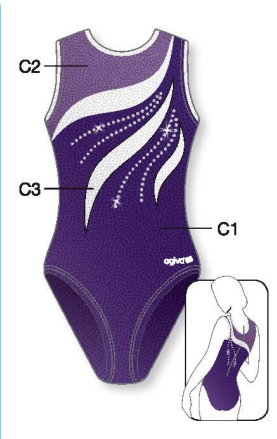

HIGH ROUND NECK
★ Strass included in price

8778 C1, C2, C3: Metallic Elasthane
▼ PRICE CAT ▼ SIZES
1 4-6-8 y/a/J 3 36-38-40-42
2 10-12-14 y/a/J 4 44-46-48