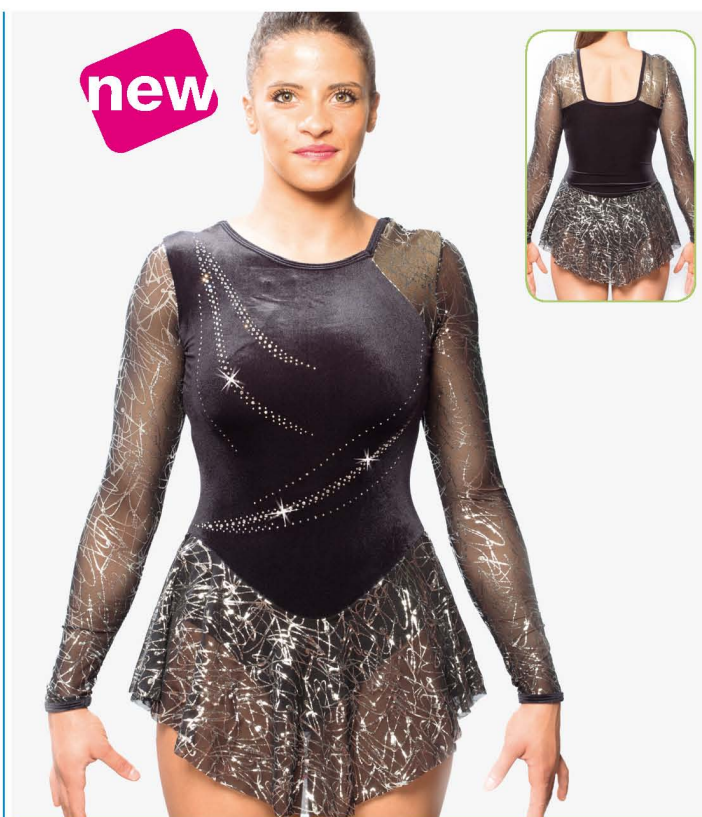

Velours-Elastic Net - Strass

Réf. **8889** - Single colors and in stock

Colors: 550-958-P02

For others colors use Réf. 8888 p26