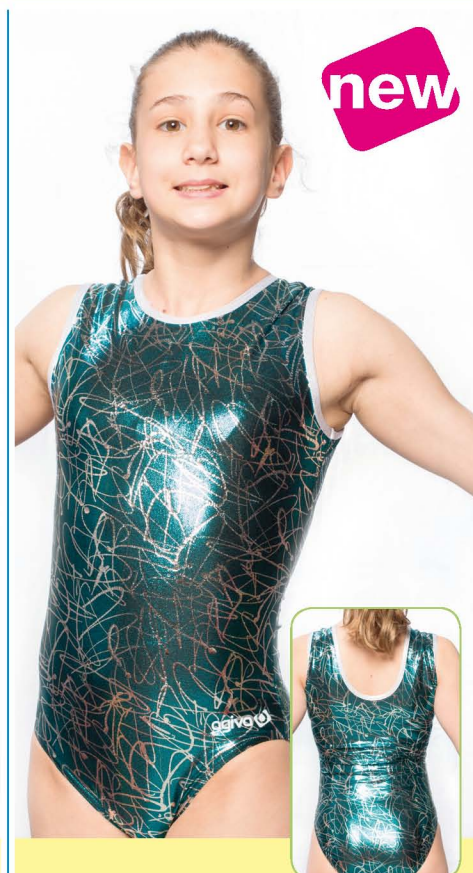

Glitter Print - Metallic Elasthane
Ref. **8819** - Single colors and in stock
Colors : 306-333
For others colors use Ref. 1596 p13