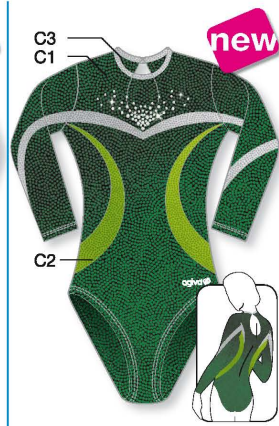

▼ PRICE CAT      ▼ SIZES  
1 4-6-8 y/a/J      3 36-38-40-42  
2 10-12-14 y/a/J      4 44-46-48

HIGH ROUND NECK

**1957** C1, C3: Metallic Elasthane  
C2: Elastic Net

▼ PRICE CAT      ▼ SIZES  
1 4-6-8 y/a/J      3 36-38-40-42  
2 10-12-14 y/a/J      4 44-46-48

Ref. 1957 - 332-956-303

HIGH ROUND NECK

**1574** C1, C2, C3: Metallic Elasthane  
C4: Elastic Net

▼ PRICE CAT      ▼ SIZES  
1 4-6-8 y/a/J      3 36-38-40-42  
2 10-12-14 y/a/J      4 44-46-48

HIGH ROUND NECK

METALLIC ELASTHANE Colors p.70  
GLITTER ELASTHANE Colors p.70  
VELOURS Colors p.70

**1980** C1, C2, C3: Metallic Elasthane

▼ PRICE CAT      ▼ SIZES  
1 4-6-8 y/a/J      3 36-38-40-42  
2 10-12-14 y/a/J      4 44-46-48