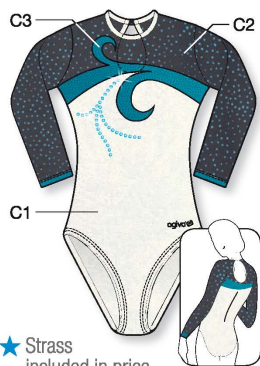

	V NECK	LOW NECK	LOW NECK	LOW NECK
<b>ELASTHANE POLYAMIDE</b> Colors p.73			<b>1580</b>	
<b>VELOURS</b> Colors p.70	<b>8780</b> C1, C3, C4: Metallic Elasthane, C2: Elastic Net	<b>8895</b> C1: Velours C2, C3: Glitter Elasthane	<b>1581</b>	<b>8872</b> C1: Velours C2: Glitter Elasthane
	▼ PRICE CAT 1 4-6-8 y/a/J 2 10-12-14 y/a/J	▼ SIZES 3 36-38-40-42 4 44-46	▼ PRICE CAT 1 4-6-8 y/a/J 2 10-12-14 y/a/J	▼ SIZES 3 36-38-40-42 4 44-46-48
	▼ PRICE CAT 1 4-6-8 y/a/J 2 10-12-14 y/a/J	▼ SIZES 3 36-38-40-42 4 44-46-48	▼ PRICE CAT 1 4-6-8 y/a/J 2 10-12-14 y/a/J	▼ SIZES 3 36-38-40-42 4 44-46-48

**ROUND NECK**  
Encolure ronde

**LOW NECK**  
Col "ras de cou"

**HIGH NECK**  
Col officier

★ Strass included in price

★ Strass included in price

★ Strass included in price

LOW NECK	HIGH NECK	LOW NECK	LOW NECK	LOW NECK	LOW NECK	LOW NECK	HIGH NECK
		<b>8619</b>	C1: Velours, C2, C3: Metallic Elasthane			<b>8656</b>	<b>8659</b>
<b>8751</b>		<b>1511</b>	C1: Velours, C2: Elastic Net, C3: Metallic Elasthane	<b>8842</b>	C1: Velours, C2: Elastic Net, C3: Glitter Elasthane	<b>1992</b>	C1: Velours, C2: Glitter Elasthane, C3: Metallic Elasthane
▼ PRICE CAT 1 4-6-8 y/a/J 2 10-12-14 y/a/J	▼ SIZES 3 36-38-40-42 4 44-46-48	▼ PRICE CAT 1 4-6-8 y/a/J 2 10-12-14 y/a/J	▼ SIZES 3 36-38-40-42 4 44-46-48	▼ PRICE CAT 1 4-6-8 y/a/J 2 10-12-14 y/a/J	▼ SIZES 3 36-38-40-42 4 44-46-48	▼ PRICE CAT 1 4-6-8 y/a/J 2 10-12-14 y/a/J	▼ SIZES 3 36-38-40-42 4 44-46-48