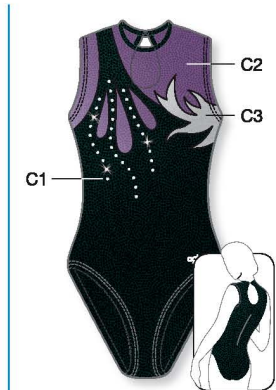

**LOW NECK**

METALLIC ELASTHANE Colors p.70  
GLITTER ELASTHANE Colors p.70  
VELOURS Colors p.70

**8635** C1, C2, C3: Metallic Elasthane  
▼ PRICE CAT ▼ SIZES  
1 4-6-8 y/a/J 3 36-38-40-42  
2 10-12-14 y/a/J 4 44-46-48

**LOW NECK**  
★ Strass included in price

**1905** C1, C2: Metallic Elasthane, C3: Glitter Elasthane  
▼ PRICE CAT ▼ SIZES  
1 4-6-8 y/a/J 3 36-38-40-42  
2 10-12-14 y/a/J 4 44-46-48

**HIGH ROUND NECK**  
★ Strass included in price

**1517** C1, C2, C3: Metallic Elasthane  
▼ PRICE CAT ▼ SIZES  
1 4-6-8 y/a/J 3 36-38-40-42  
2 10-12-14 y/a/J 4 44-46-48

Ref. 1517 - 105-353-333-S1

**LOW NECK**  
★ Strass included in price

METALLIC ELASTHANE Colors p.70  
GLITTER ELASTHANE Colors p.70  
VELOURS Colors p.70