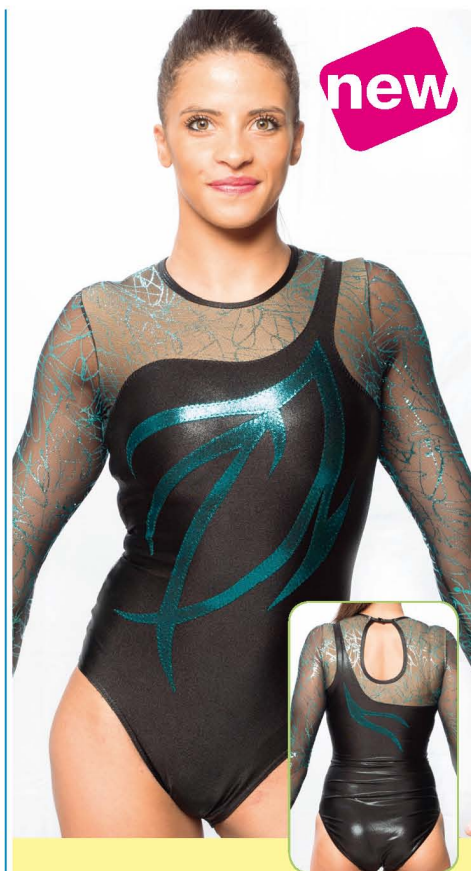

Metallic Elasthane - Elastic Net
Ref. **8846** - Single colors and in stock
Colors : 331-955-105
For others colors use Ref. 8732 p18