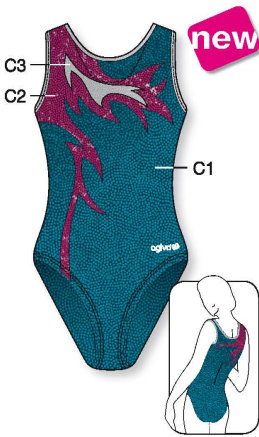

★ Strass included in price
Strass compris dans le prix

★ Strass included in price

★ Strass included in price

★ Strass included in price

8734 C1, C3: Metallic Elasthane, C2: Elastic Net
PRICE CAT 1 4-6-8 y/a/J 2 10-12-14 y/a/J
SIZES 3 36-38-40-42 4 44-46-48

8604 C1: Velours, C2: Metallic Elasthane
PRICE CAT 1 4-6-8 y/a/J 2 10-12-14 y/a/J
SIZES 3 36-38-40-42 4 44-46-48

1596 C1: Glitter Print, C2: Metallic Elasthane
PRICE CAT 1 4-6-8 y/a/J 2 10-12-14 y/a/J
SIZES 3 36-38-40-42 4 44-46-48

1897
PRICE CAT 1 4-6-8 y/a/J 2 10-12-14 y/a/J
SIZES 3 36-38-40-42 4 44-46-48

8784 C1, C3: Metallic Elasthane C2: Opale
PRICE CAT 1 4-6-8 y/a/J 2 10-12-14 y/a/J
SIZES 3 36-38-40-42 4 44-46-48

SCOOP NECK

Ref. 1853 - 119-320-966-363

★ Strass included in price

1977
PRICE CAT 1 4-6-8 y/a/J 2 10-12-14 y/a/J
SIZES 3 36-38-40-42 4 44-46-48

1571 C1, C3: Metallic Elasthane, C2: Glitter Print
PRICE CAT 1 4-6-8 y/a/J 2 10-12-14 y/a/J
SIZES 3 36-38-40-42 4 44-46-48

1853 C1, C2, C4: Metallic Elasthane, C3: Elastic Net
PRICE CAT 1 4-6-8 y/a/J 2 10-12-14 y/a/J
SIZES 3 36-38-40-42 4 44-46-48

1544 C1, C3, C4: Metallic Elasthane, C2: Elastic Net
PRICE CAT 1 4-6-8 y/a/J 2 10-12-14 y/a/J
SIZES 3 36-38-40-42 4 44-46-48

★ Strass included in price

Ref. 1817 - 335-314-R90

★ Strass included in price

Ref. 1995 - 366-333-353-S75

★ Strass included in price

1817
PRICE CAT 1 4-6-8 y/a/J 2 10-12-14 y/a/J
SIZES 3 36-38-40-42 4 44-46-48

1995 C1, C2, C3: Metallic Elasthane
PRICE CAT 1 4-6-8 y/a/J 2 10-12-14 y/a/J
SIZES 3 36-38-40-42 4 44-46-48

1521 C1, C2: Metallic Elasthane
PRICE CAT 1 4-6-8 y/a/J 2 10-12-14 y/a/J
SIZES 3 36-38-40-42 4 44-46-48