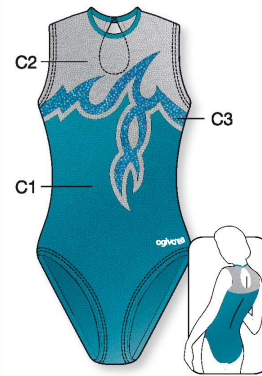

**8740** C1: Velours, C2, C3: Metallic Elasthane  
▼ PRICE CAT ▼ SIZES  
1 4-6-8 y/a/J 3 36-38-40-42  
2 10-12-14 y/a/J 4 44-46-48

**8661** C1: Velours, C2: Metallic Elasthane, C3: Glitter Elasthane  
▼ PRICE CAT ▼ SIZES  
1 4-6-8 y/a/J 3 36-38-40-42  
2 10-12-14 y/a/J 4 44-46-48

**1540** C1: Metallic Elasthane, C2: Elastic Net, C3: Glitter Elasthane  
▼ PRICE CAT ▼ SIZES  
1 4-6-8 y/a/J 3 36-38-40-42  
2 10-12-14 y/a/J 4 44-46-48

HIGH ROUND NECK  
★ Strass included in price

Ref. 1512 - 331-109-335-S1

HIGH ROUND NECK  
★ Strass included in price

LOW NECK

LOW NECK  
★ Strass included in price

**1512** C1, C3: Metallic Elasthane, C2: Glitter Print  
▼ PRICE CAT ▼ SIZES  
1 4-6-8 y/a/J 3 36-38-40-42  
2 10-12-14 y/a/J 4 44-46-48