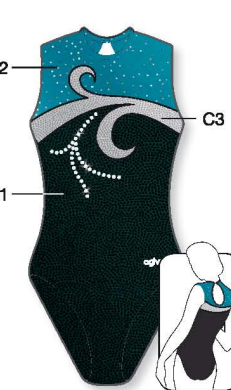

LOW NECK
★ Strass included in price

8620 C1: Velours, C2: Metallic Elasthane, C3: Printed Glitter
8647 C1: Velours, C2: Elastic Net, C3: Metallic Elasthane
1579 C1: Velours, C2: Printed Glitter, C3: Metallic Elasthane
▼ PRICE CAT ▼ SIZES
1 4-6-8 y/a/J 3 36-38-40-42
2 10-12-14 y/a/J 4 44-46-48