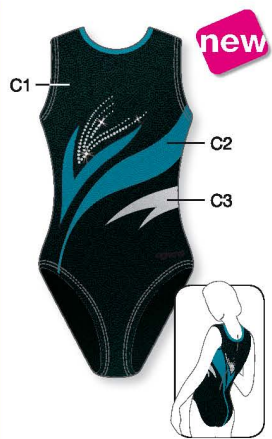

Sleeveless Leotards

Justaucorps sans manches

HIGH ROUND NECK
★ Strass included in price