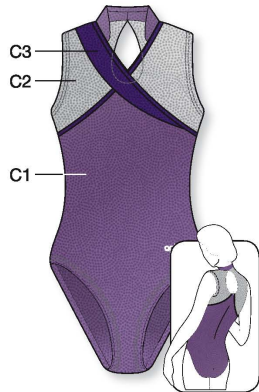

★ Strass included in price
Strass compris dans le prix

8629 C1, C3: Metallic Elasthane,
C2: Glitter Elasthane
▼ PRICE CAT ▼ SIZES
1 4-6-8 y/a/J 3 36-38-40-42
2 10-12-14 y/a/J 4 44-46-48

8914 C1: Velours
C2, C3: Glitter Elasthane
▼ PRICE CAT ▼ SIZES
1 4-6-8 y/a/J 3 36-38-40-42
2 10-12-14 y/a/J 4 44-46-48

8671
▼ PRICE CAT ▼ SIZES
1 4-6-8 y/a/J 3 36-38-40-42
2 10-12-14 y/a/J 4 44-46-48

8682 C1: Metallic Elasthane,
C2: Glitter Print, C3: Glitter Elasthan
▼ PRICE CAT ▼ SIZES
1 4-6-8 y/a/J 3 36-38-40-42
2 10-12-14 y/a/J 4 44-46-48

8676 C1: Velours
C2, C3: Glitter Elasthane
▼ PRICE CAT ▼ SIZES
1 4-6-8 y/a/J 3 36-38-40-42
2 10-12-14 y/a/J 4 44-46-48

8693 C1: Metallic Elasthane,
C2: Elastic Net,
C3: Glitter Elasthane
▼ PRICE CAT ▼ SIZES
1 4-6-8 y/a/J 3 36-38-40-42
2 10-12-14 y/a/J 4 44-46-48

1811 C1, C3, C4: Metallic Elasthane,
C2: Elastic Net
▼ PRICE CAT ▼ SIZES
1 4-6-8 y/a/J 3 36-38-40-42
2 10-12-14 y/a/J 4 44-46-48

8755 C1, C2, C3: Metallic Elasthane
▼ PRICE CAT ▼ SIZES
1 4-6-8 y/a/J 3 36-38-40-42
2 10-12-14 y/a/J 4 44-46-48

V NECK

8749 C1, C2: Metallic Elasthane
▼ PRICE CAT ▼ SIZES
1 4-6-8 y/a/J 3 36-38-40-42
2 10-12-14 y/a/J 4 44-46-48

1976 C1, C2, C3: Metallic Elasthane
▼ PRICE CAT ▼ SIZES
1 4-6-8 y/a/J 3 36-38-40-42
2 10-12-14 y/a/J 4 44-46-48

8606 C1, C2, C3: Metallic Elasthane
▼ PRICE CAT ▼ SIZES
1 4-6-8 y/a/J 3 36-38-40-42
2 10-12-14 y/a/J 4 44-46-48