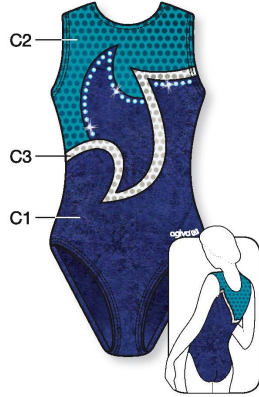

**8657** C1, C3: Metallic Elasthane  
C2: Elastic Net  
**1975** C1: Velours, C2: Elastic Net,  
C3: Metallic Elasthane  
▼ PRICE CAT ▼ SIZES  
1 4-6-8 y/a/J 3 36-38-40-42  
2 10-12-14 y/a/J 4 44-46-48

**LOW NECK**  
Col "ras de cou"

**HIGH NECK**  
Col officier

**HIGH ROUND NECK**  
Encolure ronde haute

★ Strass included in price  
Strass compris dans le prix

**HIGH ROUND NECK**

**HIGH ROUND NECK**  
★ Strass included in price

**LOW NECK**

**LOW NECK**

**LOW NECK**  
★ Strass included in price

**8629** C1, C3: Metallic Elasthane,  
C2: Glitter Elasthane  
▼ PRICE CAT ▼ SIZES  
1 4-6-8 y/a/J 3 36-38-40-42  
2 10-12-14 y/a/J 4 44-46-48