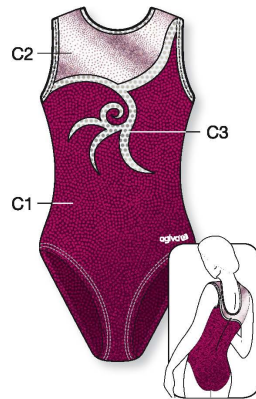

**8914** C1: Velours  
C2, C3: Glitter Elasthane  
▼ PRICE CAT ▼ SIZES  
1 4-6-8 y/a/J 3 36-38-40-42  
2 10-12-14 y/a/J 4 44-46-48

**8671**  
▼ PRICE CAT ▼ SIZES  
1 4-6-8 y/a/J 3 36-38-40-42  
2 10-12-14 y/a/J 4 44-46-48

**8682** C1: Metallic Elasthane,  
C2: Glitter Print, C3: Glitter Elasthan  
▼ PRICE CAT ▼ SIZES  
1 4-6-8 y/a/J 3 36-38-40-42  
2 10-12-14 y/a/J 4 44-46-48

**8676** C1: Velours  
C2, C3: Glitter Elasthane  
▼ PRICE CAT ▼ SIZES  
1 4-6-8 y/a/J 3 36-38-40-42  
2 10-12-14 y/a/J 4 44-46-48

**HIGH ROUND NECK**  
★ Strass included in price

Ref. 1811  
331-925-357-363-S71

**HIGH ROUND NECK**

**8693** C1: Metallic Elasthane,  
C2: Elastic Net,  
C3: Glitter Elasthane  
▼ PRICE CAT ▼ SIZES  
1 4-6-8 y/a/J 3 36-38-40-42  
2 10-12-14 y/a/J 4 44-46-48