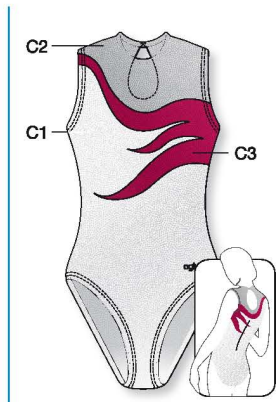

## Sleeveless Leotards

Justaucorps sans manches

**V NECK**  
★ Strass included in price

METALLIC ELASTHANE Colors p.70  
GLITTER ELASTHANE Colors p.70  
VELOURS Colors p.70

**1889** C1, C2: Metallic Elasthane  
▼ PRICE CAT ▼ SIZES  
1 4-6-8 y/a/J 3 36-38-40-42  
2 10-12-14 y/a/J 4 44-46-48

**HIGH ROUND NECK**  
★ Strass included in price

**8797** C1, C2, C3: Metallic Elasthane  
▼ PRICE CAT ▼ SIZES  
1 4-6-8 y/a/J 3 36-38-40-42  
2 10-12-14 y/a/J 4 44-46-48

**HIGH ROUND NECK**  
★ Strass included in price

**8746** C1, C2: Metallic Elasthane  
▼ PRICE CAT ▼ SIZES  
1 4-6-8 y/a/J 3 36-38-40-42  
2 10-12-14 y/a/J 4 44-46-48

**HIGH ROUND NECK**  
★ Strass included in price

**8778** C1, C2, C3: Metallic Elasthane  
▼ PRICE CAT ▼ SIZES  
1 4-6-8 y/a/J 3 36-38-40-42  
2 10-12-14 y/a/J 4 44-46-48