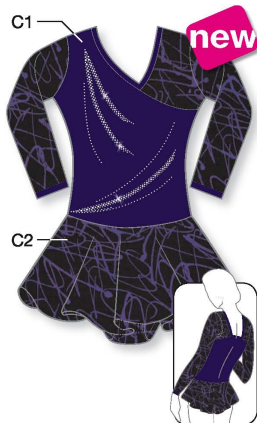

# Leotards with skirt

Justaucorps avec jupe

MAJORETTE SKIRT  
Jupe Majorette

SKIRT WITH 2 SIDE SLITS  
Jupe "fendue côtés"

★ Strass included in price  
Strass compris dans le prix

★ Strass not included in price  
Strass en sus.