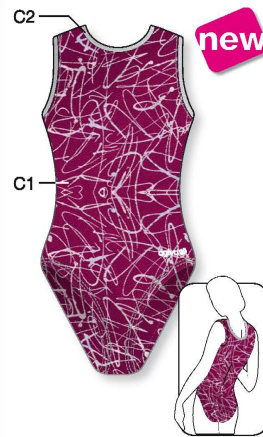

**1887** C1, C2, C3: Metallic Elasthane  
**1875** C1: Velours, C2, C3: Metallic Elasthane  
▼ PRICE CAT 1 4-6-8 y/a/J 2 10-12-14 y/a/J  
▼ SIZES 3 36-38-40-42 4 44-46-48

**LOW NECK**  
Col "ras de cou"

**HIGH NECK**  
Col officier

**HIGH ROUND NECK**  
Encolure ronde haute

**SCOOP NECK**  
Col scoop

★ Strass included in price  
Strass compris dans le prix

**LOW NECK**

**SCOOP NECK**

★ Strass included in price

**HIGH ROUND NECK**

**SCOOP NECK**

★ Strass included in price

**LOW NECK**

★ Strass included in price

**8734** C1, C3: Metallic Elasthane, C2: Elastic Net  
**PRICE CAT** 1 4-6-8 y/a/J 2 10-12-14 y/a/J  
**SIZES** 3 36-38-40-42 4 44-46-48