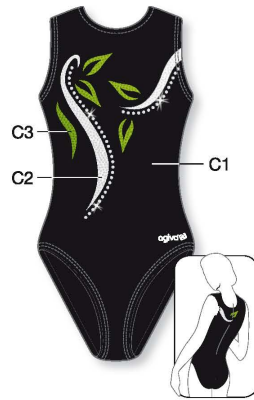

HIGH ROUND NECK
★ Strass included in price