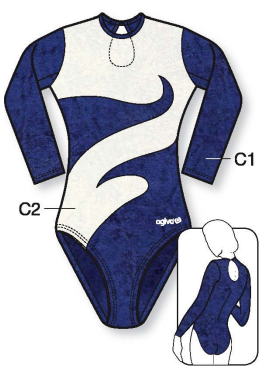

ROUND NECK	LOW NECK	LOW NECK	LOW NECK	ROUND NECK	LOW NECK	HIGH NECK	ROUND NECK	LOW NECK	
	1843	1877			8956	1891	8843		1885	
1937	C1, C3, C4: Metallic Elasthane, C2: Glitter Print	1841	1878	8988	C1, C3: Metallic Elasthane, C2: Glitter Print	8792	1892	8709	1818	1886
▼ PRICE CAT 1 4-6-8 y/a/J 2 10-12-14 y/a/J	▼ SIZES 3 36-38-40-42 4 44-46-48	▼ PRICE CAT 1 4-6-8 y/a/J 2 10-12-14 y/a/J	▼ SIZES 3 36-38-40-42 4 44-46-48	▼ PRICE CAT 1 4-6-8 y/a/J 2 10-12-14 y/a/J	▼ SIZES 3 36-38-40-42 4 44-46-48	▼ PRICE CAT 1 4-6-8 y/a/J 2 10-12-14 y/a/J	▼ SIZES 3 36-38-40-42 4 44-46-48	▼ PRICE CAT 1 4-6-8 y/a/J 2 10-12-14 y/a/J	▼ SIZES 3 36-38-40-42 4 44-46-48