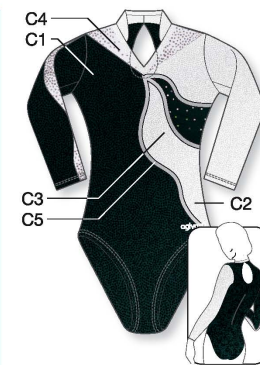

ROUND NECK	LOW NECK	HIGH ROUND NECK	ROUND NECK	LOW NECK	FANTASY STYLE NECK	
	8982	1904		8881	1881		
1824	C1: Velours, C2: Elasthane, C3: Glitter Elasthane	1585	C1, C2: Velours, C3, C4: Glitter Elasthane	8860	1882	8663	C1, C2, C5: Metallic Elasthane, C4: Elastic Net
▼ PRICE CAT 1 4-6-8 y/a/J 2 10-12-14 y/a/J	▼ SIZES 3 36-38-40-42 4 44-46-48	▼ PRICE CAT 1 4-6-8 y/a/J 2 10-12-14 y/a/J	▼ SIZES 3 36-38-40-42 4 44-46-48	▼ PRICE CAT 1 4-6-8 y/a/J 2 10-12-14 y/a/J	▼ SIZES 3 36-38-40-42 4 44-46-48	▼ PRICE CAT 1 4-6-8 y/a/J 2 10-12-14 y/a/J	▼ SIZES 3 36-38-40-42 4 44-46-48