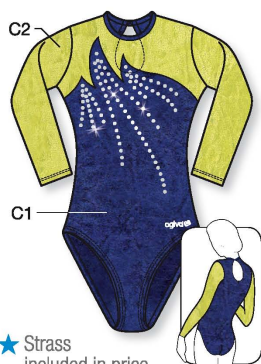

	HIGH ROUND NECK	LOW NECK	HIGH NECK	V NECK	HIGH ROUND NECK	
<b>ELASTHANE POLYAMIDE</b> Colors p.73		<b>1915</b>	<b>1972</b>			
<b>VELOURS</b> Colors p.70	<b>8759</b> C1, C2, C3, C4: Metallic Elasthane	<b>1860</b>	<b>1973</b>	<b>8890</b>	<b>1549</b> C1, C2: Metallic Elasthane, C3: Elastic Net	
	▼ PRICE CAT 1 4-6-8 y/a/J 2 10-12-14 y/a/J	▼ SIZES 3 36-38-40-42 4 44-46-48	▼ PRICE CAT 1 4-6-8 y/a/J 2 10-12-14 y/a/J	▼ SIZES 3 36-38-40-42 4 44-46-48	▼ PRICE CAT 1 4-6-8 y/a/J 2 10-12-14 y/a/J	▼ SIZES 3 36-38-40-42 4 44-46-48

	V NECK	LOW NECK	LOW NECK	LOW NECK
<b>ELASTHANE POLYAMIDE</b> Colors p.73			<b>1580</b>	
<b>VELOURS</b> Colors p.70	<b>8780</b> C1, C3, C4: Metallic Elasthane, C2: Elastic Net	<b>8895</b> C1: Velours C2, C3: Glitter Elasthane	<b>1581</b>	<b>8872</b> C1: Velours C2: Glitter Elasthane
	▼ PRICE CAT 1 4-6-8 y/a/J 2 10-12-14 y/a/J	▼ SIZES 3 36-38-40-42 4 44-46	▼ PRICE CAT 1 4-6-8 y/a/J 2 10-12-14 y/a/J	▼ SIZES 3 36-38-40-42 4 44-46-48
	▼ PRICE CAT 1 4-6-8 y/a/J 2 10-12-14 y/a/J	▼ SIZES 3 36-38-40-42 4 44-46-48	▼ PRICE CAT 1 4-6-8 y/a/J 2 10-12-14 y/a/J	▼ SIZES 3 36-38-40-42 4 44-46-48

**ROUND NECK**  
Encolure ronde

**LOW NECK**  
Col "ras de cou"

**HIGH NECK**  
Col officier

★ Strass included in price

★ Strass included in price

★ Strass included in price

LOW NECK	HIGH NECK	LOW NECK	LOW NECK	LOW NECK	LOW NECK	LOW NECK	HIGH NECK
		<b>8619</b>	C1: Velours, C2, C3: Metallic Elasthane			<b>8656</b>	<b>8659</b>
<b>8751</b>		<b>1511</b>	C1: Velours, C2: Elastic Net, C3: Metallic Elasthane	<b>8842</b>	C1: Velours, C2: Elastic Net, C3: Glitter Elasthane	<b>1992</b>	C1: Velours, C2: Glitter Elasthane, C3: Metallic Elasthane
▼ PRICE CAT 1 4-6-8 y/a/J 2 10-12-14 y/a/J	▼ SIZES 3 36-38-40-42 4 44-46-48	▼ PRICE CAT 1 4-6-8 y/a/J 2 10-12-14 y/a/J	▼ SIZES 3 36-38-40-42 4 44-46-48	▼ PRICE CAT 1 4-6-8 y/a/J 2 10-12-14 y/a/J	▼ SIZES 3 36-38-40-42 4 44-46-48	▼ PRICE CAT 1 4-6-8 y/a/J 2 10-12-14 y/a/J	▼ SIZES 3 36-38-40-42 4 44-46-48