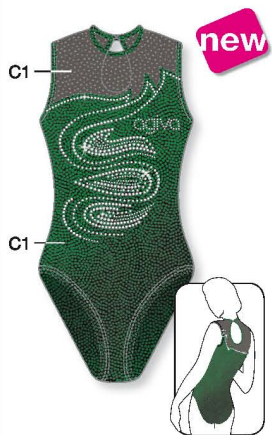

HIGH ROUND NECK
★ Strass included in price