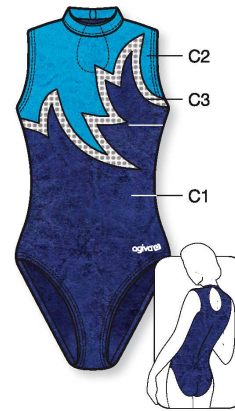

**1547** C1, C2: Metallic Elasthane  
▼ PRICE CAT ▼ SIZES  
1 4-6-8 y/a/J 3 36-38-40-42  
2 10-12-14 y/a/J 4 44-46-48

**8796** C1, C2, C3: Metallic Elasthane  
▼ PRICE CAT ▼ SIZES  
1 4-6-8 y/a/J 3 36-38-40-42  
2 10-12-14 y/a/J 4 44-46-48

## Sleeveless Leotards

Justaucorps sans manches

**HIGH ROUND NECK**  
★ Strass included in price

Ref. 1525 - 303-335-333

**HIGH NECK**

**HIGH NECK**

METALLIC ELASTHANE Colors p.70  
GLITTER ELASTHANE Colors p.70  
VELOURS Colors p.70

**1525** C1, C2, C3: Metallic Elasthane  
▼ PRICE CAT ▼ SIZES  
1 4-6-8 y/a/J 3 36-38-40-42  
2 10-12-14 y/a/J 4 44-46-48

**1825** C1, C2: Velours  
C3: Glitter Elasthane  
▼ PRICE CAT ▼ SIZES  
1 4-6-8 y/a/J 3 36-38-40-42  
2 10-12-14 y/a/J 4 44-46-48