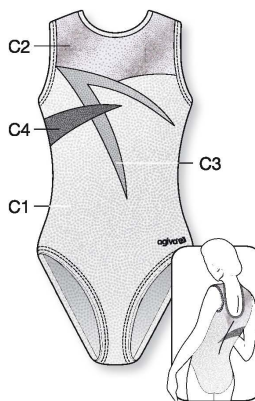

METALLIC ELASTHANE Colors p.70  
GLITTER ELASTHANE Colors p.70  
VELOURS Colors p.70

**8603**  
▼ PRICE CAT ▼ SIZES  
1 4-6-8 y/a/J 3 36-38-40-42  
2 10-12-14 y/a/J 4 44-46-48

**1857** C1: Metallic Elasthane,  
C2: Glitter Elasthane  
▼ PRICE CAT ▼ SIZES  
1 4-6-8 y/a/J 3 36-38-40-42  
2 10-12-14 y/a/J 4 44-46-48

**8748** C1: Metallic Elasthane,  
C2: Glitter Print,  
C3: Glitter Elasthane  
▼ PRICE CAT ▼ SIZES  
1 4-6-8 y/a/J 3 36-38-40-42  
2 10-12-14 y/a/J 4 44-46-48

**LOW NECK**

**HIGH ROUND NECK**

Ref. 1849 - 303-925-363-333