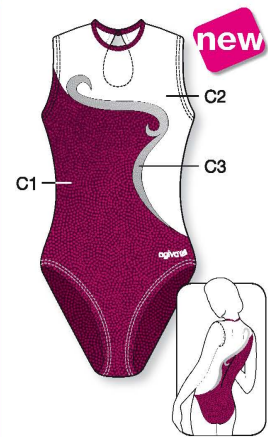

**1887** C1, C2, C3: Metallic Elasthane  
**1875** C1: Velours, C2, C3: Metallic Elasthane  
▼ PRICE CAT 1 4-6-8 y/a/J 2 10-12-14 y/a/J  
▼ SIZES 3 36-38-40-42 4 44-46-48

**LOW NECK**  
Col "ras de cou"

**HIGH NECK**  
Col officier

**HIGH ROUND NECK**  
Encolure ronde haute

**SCOOP NECK**  
Col scoop

★ Strass included in price  
Strass compris dans le prix

**LOW NECK**

**SCOOP NECK**

★ Strass included in price

**HIGH ROUND NECK**

**SCOOP NECK**

★ Strass included in price

**LOW NECK**

★ Strass included in price

**8734** C1, C3: Metallic Elasthane, C2: Elastic Net  
**PRICE CAT** 1 4-6-8 y/a/J 2 10-12-14 y/a/J  
**SIZES** 3 36-38-40-42 4 44-46-48