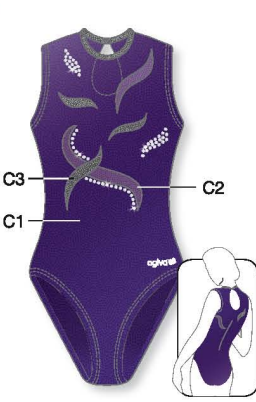

## Sleeveless Leotards

Justaucorps sans manches

**V NECK**  
★ Strass included in price

METALLIC ELASTHANE Colors p.70  
GLITTER ELASTHANE Colors p.70  
VELOURS Colors p.70

**1889** C1, C2: Metallic Elasthane  
▼ PRICE CAT ▼ SIZES  
1 4-6-8 y/a/J 3 36-38-40-42  
2 10-12-14 y/a/J 4 44-46-48

**HIGH ROUND NECK**  
★ Strass included in price

**8797** C1, C2, C3: Metallic Elasthane  
▼ PRICE CAT ▼ SIZES  
1 4-6-8 y/a/J 3 36-38-40-42  
2 10-12-14 y/a/J 4 44-46-48

**HIGH ROUND NECK**  
★ Strass included in price

**8746** C1, C2: Metallic Elasthane  
▼ PRICE CAT ▼ SIZES  
1 4-6-8 y/a/J 3 36-38-40-42  
2 10-12-14 y/a/J 4 44-46-48

**HIGH ROUND NECK**  
★ Strass included in price

**8778** C1, C2, C3: Metallic Elasthane  
▼ PRICE CAT ▼ SIZES  
1 4-6-8 y/a/J 3 36-38-40-42  
2 10-12-14 y/a/J 4 44-46-48

**LOW NECK**

METALLIC ELASTHANE Colors p.70  
GLITTER ELASTHANE Colors p.70  
VELOURS Colors p.70

**8635** C1, C2, C3: Metallic Elasthane  
▼ PRICE CAT ▼ SIZES  
1 4-6-8 y/a/J 3 36-38-40-42  
2 10-12-14 y/a/J 4 44-46-48