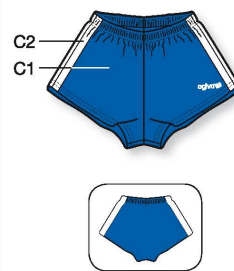

▼ PRICE CAT ▼ SIZES 1 45-50-55 cm 3 S/75-M/80-L/85 cm 2 60-65-70 cm 4 XL/90-XXL/95-3XL/100 cm	▼ PRICE CAT ▼ SIZES 1 45-50-55 cm 3 S/75-M/80-L/85 cm 2 60-65-70 cm 4 XL/90-XXL/95-3XL/100 cm	▼ PRICE CAT ▼ SIZES 1 45-50-55 cm 3 S/75-M/80-L/85 cm 2 60-65-70 cm 4 XL/90-XXL/95-3XL/100 cm	▼ PRICE CAT ▼ SIZES 1 45-50-55 cm 3 S/75-M/80-L/85 cm 2 60-65-70 cm 4 XL/90-XXL/95-3XL/100 cm
ELASTHANE POLYAMIDE Colours p.73	1300	5030	5036	5040
VELOURS Colours p.70	1301	5034	5037	5041