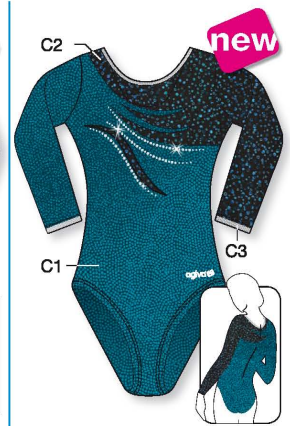

METALLIC ELASTHANE Colors p.70  
GLITTER ELASTHANE Colors p.70  
VELOURS Colors p.70

**1980** C1, C2, C3: Metallic Elasthane

▼ PRICE CAT      ▼ SIZES  
1 4-6-8 y/a/J      3 36-38-40-42  
2 10-12-14 y/a/J      4 44-46-48

LOW NECK  
★ Strass included in price

**1845** C1, C2, C3: Metallic Elasthane

▼ PRICE CAT      ▼ SIZES  
1 4-6-8 y/a/J      3 36-38-40-42  
2 10-12-14 y/a/J      4 44-46-48

LOW NECK  
★ Strass included in price

**1832** C1: Metallic Elasthane  
C2: Elastic Net

▼ PRICE CAT      ▼ SIZES  
1 4-6-8 y/a/J      3 36-38-40-42  
2 10-12-14 y/a/J      4 44-46-48

SCOOP NECK  
★ Strass included in price

**1922** C1: Metallic Elasthane  
C2: Elastic Net