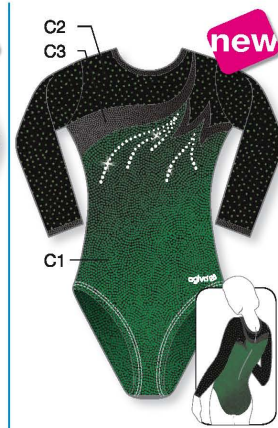

## Leotards Justaucorps

ROUND NECK  
Encolure ronde

HIGH ROUND NECK  
★ Strass included in price

SCOOP NECK

HIGH ROUND NECK  
★ Strass included in price

LOW NECK

METALLIC ELASTHANE Colors p.70  
GLITTER ELASTHANE Colors p.70  
VELOURS Colors p.70