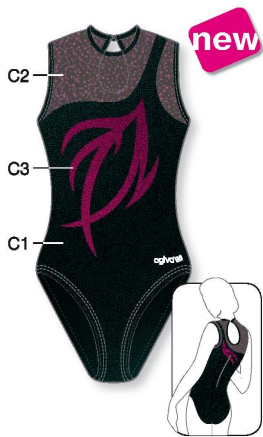

**1887** C1, C2, C3: Metallic Elasthane  
**1875** C1: Velours, C2, C3: Metallic Elasthane  
▼ PRICE CAT 1 4-6-8 y/a/J 2 10-12-14 y/a/J  
▼ SIZES 3 36-38-40-42 4 44-46-48

**LOW NECK**  
Col "ras de cou"

**HIGH NECK**  
Col officier

**HIGH ROUND NECK**  
Encolure ronde haute

**SCOOP NECK**  
Col scoop

★ Strass included in price  
Strass compris dans le prix

**LOW NECK**

**SCOOP NECK**

★ Strass included in price

**HIGH ROUND NECK**

**SCOOP NECK**

★ Strass included in price

**LOW NECK**

★ Strass included in price

**8734** C1, C3: Metallic Elasthane, C2: Elastic Net  
**PRICE CAT** 1 4-6-8 y/a/J 2 10-12-14 y/a/J  
**SIZES** 3 36-38-40-42 4 44-46-48