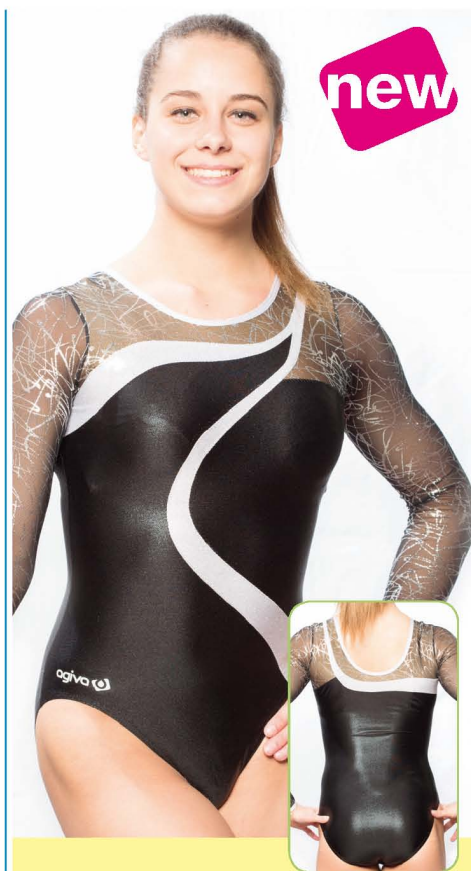

Metallic Elasthane - Elastic Net
Ref. **8869** - Single colors and in stock
Colors : 331-958-333
For others colors use Ref. 8790 p19