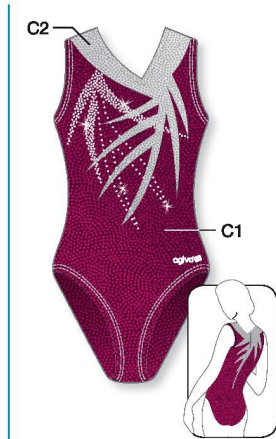

**1544** C1, C3, C4: Metallic Elasthane, C2: Elastic Net  
**PRICE CAT** 1 4-6-8 y/a/J 2 10-12-14 y/a/J  
**SIZES** 3 36-38-40-42 4 44-46-48

**HIGH ROUND NECK**

★ Strass included in price

Ref. 1817 - 335-314-R90

**HIGH ROUND NECK**

★ Strass included in price

Ref. 1995 - 366-333-353-S75

**HIGH ROUND NECK**

★ Strass included in price

**1817**  
**PRICE CAT** 1 4-6-8 y/a/J 2 10-12-14 y/a/J  
**SIZES** 3 36-38-40-42 4 44-46-48

**1995** C1, C2, C3: Metallic Elasthane  
**PRICE CAT** 1 4-6-8 y/a/J 2 10-12-14 y/a/J  
**SIZES** 3 36-38-40-42 4 44-46-48

**1521** C1, C2: Metallic Elasthane  
**PRICE CAT** 1 4-6-8 y/a/J 2 10-12-14 y/a/J  
**SIZES** 3 36-38-40-42 4 44-46-48

## Sleeveless Leotards

Justaucorps sans manches

**V NECK**  
★ Strass included in price

METALLIC ELASTHANE Colors p.70  
GLITTER ELASTHANE Colors p.70  
VELOURS Colors p.70

**1889** C1, C2: Metallic Elasthane  
▼ PRICE CAT ▼ SIZES  
1 4-6-8 y/a/J 3 36-38-40-42  
2 10-12-14 y/a/J 4 44-46-48