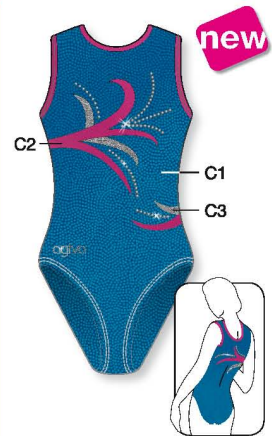

HIGH ROUND NECK
★ Strass included in price