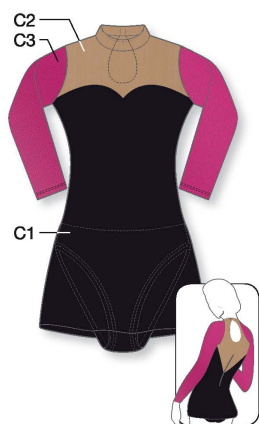

Leotards with skirt

Justaucorps avec jupe

★ Strass included in price
Strass compris dans le prix

★ Strass not included in price
Strass en sus.

High neck - zip back

High neck - zip back

METALLIC ELASTHANE Colors p.70
GLITTER ELASTHANE Colors p.70
VELOURS Colors p.70

8888 C1: Velours, C2: Elastic net
▼ PRICE CAT ▼ SIZES
1 4-6-8 y/a/J 3 36-38-40-42
2 10-12-14 y/a/J 4 44-46-48

1923 C1: Velours C2: Elastic net
▼ PRICE CAT ▼ SIZES
1 4-6-8 y/a/J 3 36-38-40-42
2 10-12-14 y/a/J 4 44-46-48

8864 C1: Velours, C2, C3: Glitter Printed
▼ PRICE CAT ▼ SIZES
1 4-6-8 y/a/J 3 36-38-40-42
2 10-12-14 y/a/J 4 44-46-48

8908
▼ PRICE CAT ▼ SIZES
1 4-6-8 y/a/J 3 36-38-40-42
2 10-12-14 y/a/J 4 44-46-48

METALLIC ELASTHANE Colors p.70
GLITTER ELASTHANE Colors p.70
VELOURS Colors p.70

1562
▼ PRICE CAT ▼ SIZES
1 4-6-8 y/a/J 3 36-38-40-42
2 10-12-14 y/a/J 4 44-46-48

8967 C1: Velours, C2: Elastic net, C3: Glitter Elasthane
▼ PRICE CAT ▼ SIZES
1 4-6-8 y/a/J 3 36-38-40-42
2 10-12-14 y/a/J 4 44-46-48

8612 C1: Velours, C2: Metallic Elasthane, C3: Glitter Elasthane
▼ PRICE CAT ▼ SIZES
1 4-6-8 y/a/J 3 36-38-40-42
2 10-12-14 y/a/J 4 44-46-48

1516 C1, C2, C3: Metallic Elasthane C4: Glitter Elasthane
▼ PRICE CAT ▼ SIZES
1 4-6-8 y/a/J 3 36-38-40-42
2 10-12-14 y/a/J 4 44-46-48

R.G. SKIRT

METALLIC ELASTHANE Colors p.70
GLITTER ELASTHANE Colors p.70

1805 C1: Elasthane polyamide, C2: Elastic Net, C3: Glitter Elasthane
▼ PRICE CAT ▼ SIZES
1 4-6-8 y/a/J 3 36-38-40-42
2 10-12-14 y/a/J 4 44-46-48

8705 C1: Elasthane polyamide, C2: Elastic Net, C3, C4: Glitter Elasthane
▼ PRICE CAT ▼ SIZES
1 4-6-8 y/a/J 3 36-38-40-42
2 10-12-14 y/a/J 4 44-46-48

1851 C1, C3: Metallic Elasthane, C2: Elastic Net
▼ PRICE CAT ▼ SIZES
1 4-6-8 y/a/J 3 36-38-40-42
2 10-12-14 y/a/J 4 44-46-48