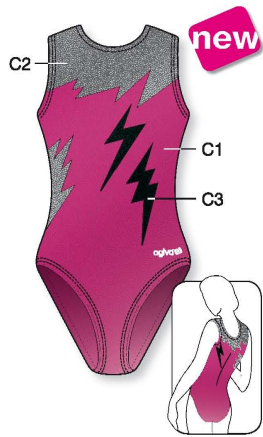

HIGH ROUND NECK