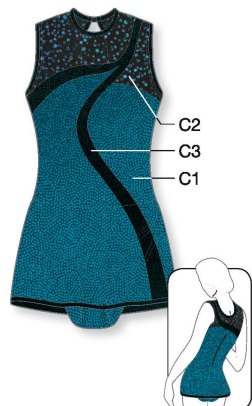

★ Strass included in price

★ Strass included in price

★ Strass included in price

8923 C1: Velours, C2: Elastic Net, C3, C4: Glitter Elasthane

▼ PRICE CAT   ▼ SIZES
1 4-6-8 y/a/J   3 36-38-40-42
2 10-12-14 y/a/J   4 44-46-48

1538 C1: Elasthane Polyamide, C2, C3: Glitter Elasthane, C4: Elastic Net

▼ PRICE CAT   ▼ SIZES
1 4-6-8 y/a/J   3 36-38-40-42
2 10-12-14 y/a/J   4 44-46-48

8716 C1: Velours, C2: Metallic Elasthane

▼ PRICE CAT   ▼ SIZES
1 4-6-8 y/a/J   3 36-38-40-42
2 10-12-14 y/a/J   4 44-46-48

8738 C1, C2: Velours, C3: Elastic Net

▼ PRICE CAT   ▼ SIZES
1 4-6-8 y/a/J   3 36-38-40-42
2 10-12-14 y/a/J   4 44-46-48

R.G. SKIRT

8811 C1, C3: Metallic Elasthane, C2: Elastic Net

▼ PRICE CAT   ▼ SIZES
1 4-6-8 y/a/J   3 36-38-40-42
2 10-12-14 y/a/J   4 44-46-48

ELASTIC NET

Colors p.70

3934 Elastic Net

▼ PRICE CAT   ▼ SIZES
1 4-6-8 y/a/J   3 36-38-40-42
2 10-12-14 y/a/J   4 44-46-48

8777 C1: Elastic Net

▼ PRICE CAT   ▼ SIZES
1 4-6-8 y/a/J   3 36-38-40-42
2 10-12-14 y/a/J   4 44-46-48

1964 C1, C2: Metallic Elasthane, C3: Elastic Net

8605 C1: Elasthane, C2: Metallic Elasthane, C3: Elastic Net
▼ PRICE CAT   ▼ SIZES
1 4-6-8 y/a/J   3 36-38-40-42
2 10-12-14 y/a/J   4 44-46-48

8613 C1: Elasthane, C2, C3: Glitter Elasthane

▼ PRICE CAT   ▼ SIZES
1 4-6-8 y/a/J   3 36-38-40-42
2 10-12-14 y/a/J   4 44-46-48

8683 C1, C2, C4: Metallic Elasthane, C3: Glitter Print

▼ PRICE CAT   ▼ SIZES
1 4-6-8 y/a/J   3 36-38-40-42
2 10-12-14 y/a/J   4 44-46-48

★ Strass included in price

8880 C1, C2, C3: Metallic Elasthane

▼ PRICE CAT   ▼ SIZES
1 4-6-8 y/a/J   3 36-38-40-42
2 10-12-14 y/a/J   4 44-46-48