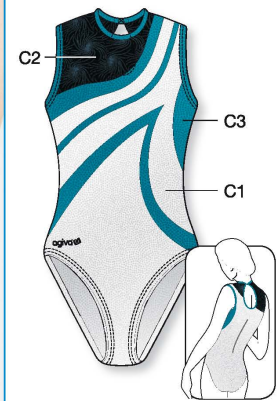

**8748** C1: Metallic Elasthane,  
C2: Glitter Print,  
C3: Glitter Elasthane  
▼ PRICE CAT ▼ SIZES  
1 4-6-8 y/a/J 3 36-38-40-42  
2 10-12-14 y/a/J 4 44-46-48

**LOW NECK**

**HIGH ROUND NECK**

Ref. 1849 - 303-925-363-333