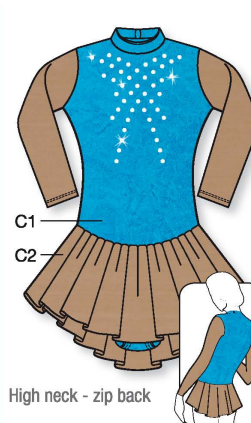

High neck - zip back

SKATING SKIRT
★ Strass not included in price

METALLIC ELASTHANE Colors p.70
GLITTER ELASTHANE Colors p.70
VELOURS Colors p.70

8888 C1: Velours, C2: Elastic net
▼ PRICE CAT ▼ SIZES
1 4-6-8 y/a/J 3 36-38-40-42
2 10-12-14 y/a/J 4 44-46-48

1923 C1: Velours C2: Elastic net
▼ PRICE CAT ▼ SIZES
1 4-6-8 y/a/J 3 36-38-40-42
2 10-12-14 y/a/J 4 44-46-48

8864 C1: Velours, C2, C3: Glitter Printed
▼ PRICE CAT ▼ SIZES
1 4-6-8 y/a/J 3 36-38-40-42
2 10-12-14 y/a/J 4 44-46-48

8908
▼ PRICE CAT ▼ SIZES
1 4-6-8 y/a/J 3 36-38-40-42
2 10-12-14 y/a/J 4 44-46-48