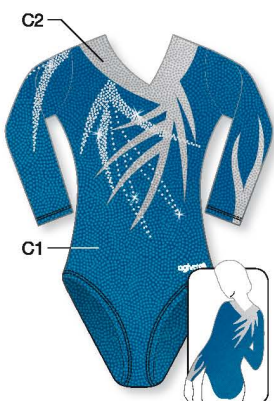

▼ PRICE CAT      ▼ SIZES  
1 4-6-8 y/a/J      3 36-38-40-42  
2 10-12-14 y/a/J      4 44-46-48

HIGH ROUND NECK  
Encolure ronde haute

LOW NECK  
Col "ras de cou"

HIGH NECK  
Col officier

SCOOP NECK  
Col scoop

★ Strass included in price  
Strass compris dans le prix

HIGH ROUND NECK

HIGH ROUND NECK

★ Strass included in price

Ref. 8758 - 331-363-333-S01

FANTASY STYLE NECK

Ref. 8665 - 550-105-333

**1846** C1: Velours, C2: Elastic Net, C3, C4: Metallic Elasthane  
▼ PRICE CAT 1 4-6-8 y/a/J 2 10-12-14 y/a/J  
▼ SIZES 3 36-38-40-42 4 44-46-48

**8758** C1, C2, C3: Metallic Elasthane  
▼ PRICE CAT 1 4-6-8 y/a/J 2 10-12-14 y/a/J  
▼ SIZES 3 36-38-40-42 4 44-46-48

**8665** C1: Velours, C2, C3: Metallic Elasthane  
▼ PRICE CAT 1 4-6-8 y/a/J 2 10-12-14 y/a/J  
▼ SIZES 3 36-38-40-42 4 44-46-48