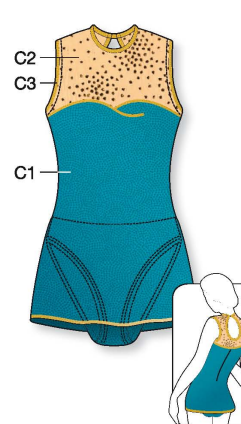

R.G. SKIRT

METALLIC ELASTHANE Colors p.70
GLITTER ELASTHANE Colors p.70

1805 C1: Elasthane polyamide, C2: Elastic Net, C3: Glitter Elasthane
▼ PRICE CAT ▼ SIZES
1 4-6-8 y/a/J 3 36-38-40-42
2 10-12-14 y/a/J 4 44-46-48

8705 C1: Elasthane polyamide, C2: Elastic Net, C3, C4: Glitter Elasthane
▼ PRICE CAT ▼ SIZES
1 4-6-8 y/a/J 3 36-38-40-42
2 10-12-14 y/a/J 4 44-46-48

1851 C1, C3: Metallic Elasthane, C2: Elastic Net
▼ PRICE CAT ▼ SIZES
1 4-6-8 y/a/J 3 36-38-40-42
2 10-12-14 y/a/J 4 44-46-48