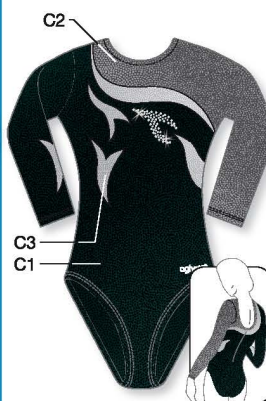

V NECK

★ Strass included in price

Ref. 1808 - 120-333-R35

HIGH ROUND NECK

★ Strass included in price

**1588** C1, C3, C4: Metallic Elasthane, C2: Glitter Print  
▼ PRICE CAT 1 4-6-8 y/a/J 2 10-12-14 y/a/J  
▼ SIZES 3 36-38-40-42 4 44-46-48

HIGH ROUND NECK

★ Strass included in price

**8601** C1, C2, C3: Metallic Elasthane,  
▼ PRICE CAT 1 4-6-8 y/a/J 2 10-12-14 y/a/J  
▼ SIZES 3 36-38-40-42 4 44-46-48

V NECK

★ Strass included in price

**8893** C1, C2, C4, C5: Metallic Elasthane, C3: Elastic Net  
▼ PRICE CAT 1 4-6-8 y/a/J 2 10-12-14 y/a/J  
▼ SIZES 3 36-38-40-42 4 44-46-48