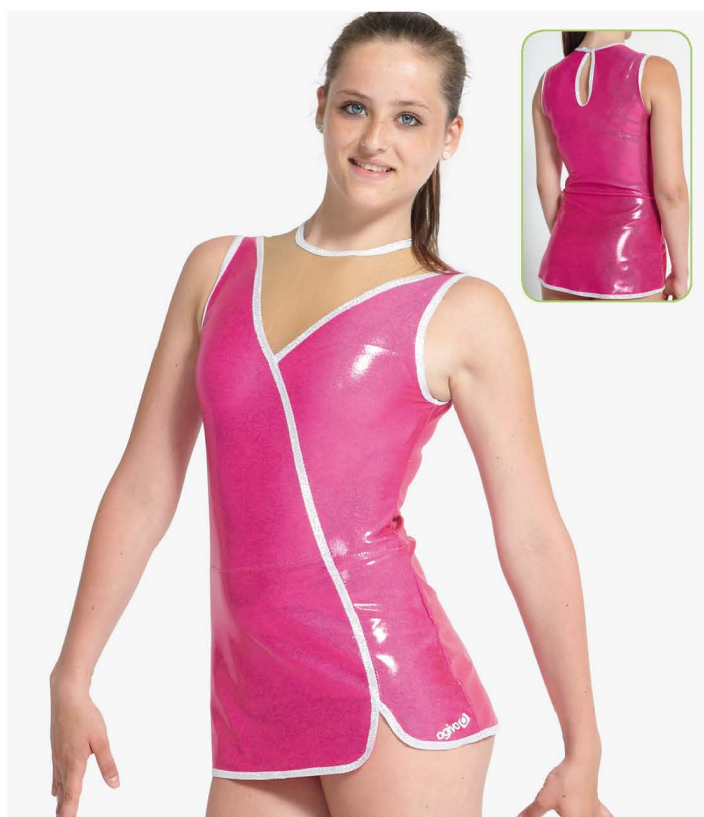

Best Offer in Stock

IN STOCK LEOTARDS *Justaucorps en stock*

Metallic Elasthane - Glitter Elasthane - Elastic Net

Ref. **1979** - Single colors and in stock

Colors: 336-320-917

For others colors use ref. 1964 p27