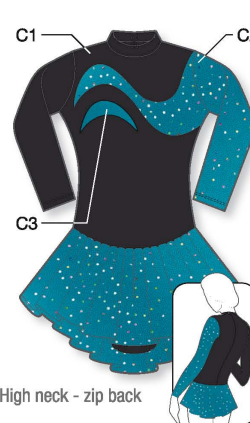

High neck - zip back

SKATING SKIRT