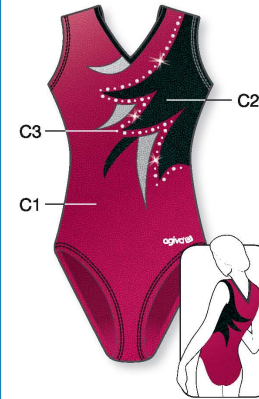

**8682** C1: Metallic Elasthane,  
C2: Glitter Print, C3: Glitter Elasthan  
▼ PRICE CAT ▼ SIZES  
1 4-6-8 y/a/J 3 36-38-40-42  
2 10-12-14 y/a/J 4 44-46-48

**8676** C1: Velours  
C2, C3: Glitter Elasthane  
▼ PRICE CAT ▼ SIZES  
1 4-6-8 y/a/J 3 36-38-40-42  
2 10-12-14 y/a/J 4 44-46-48

**HIGH ROUND NECK**  
★ Strass included in price

Ref. 1811  
331-925-357-363-S71

**HIGH ROUND NECK**

**8693** C1: Metallic Elasthane,  
C2: Elastic Net,  
C3: Glitter Elasthane  
▼ PRICE CAT ▼ SIZES  
1 4-6-8 y/a/J 3 36-38-40-42  
2 10-12-14 y/a/J 4 44-46-48

**V NECK**  
★ Strass included in price

Ref. 8755 - 331/357/333/S95

**1811** C1, C3, C4: Metallic Elasthane,  
C2: Elastic Net  
▼ PRICE CAT ▼ SIZES  
1 4-6-8 y/a/J 3 36-38-40-42  
2 10-12-14 y/a/J 4 44-46-48