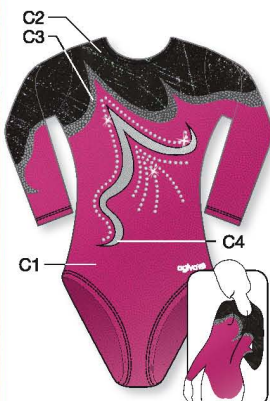

Ref. 8758 - 331-363-333-S01

HIGH ROUND NECK

★ Strass included in price

1588 C1, C3, C4: Metallic Elasthane, C2: Glitter Print
▼ PRICE CAT 1 4-6-8 y/a/J 2 10-12-14 y/a/J
▼ SIZES 3 36-38-40-42 4 44-46-48