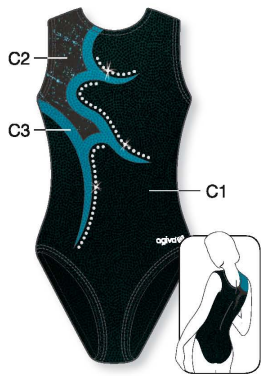

HIGH ROUND NECK
★ Strass included in price