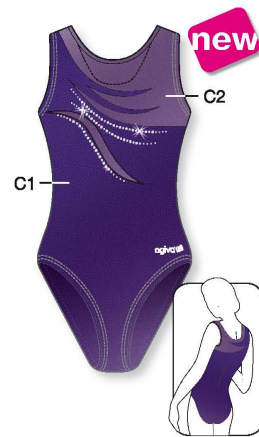

**1887** C1, C2, C3: Metallic Elasthane  
**1875** C1: Velours, C2, C3: Metallic Elasthane  
▼ PRICE CAT 1 4-6-8 y/a/J 2 10-12-14 y/a/J  
▼ SIZES 3 36-38-40-42 4 44-46-48

**LOW NECK**  
Col "ras de cou"

**HIGH NECK**  
Col officier

**HIGH ROUND NECK**  
Encolure ronde haute

**SCOOP NECK**  
Col scoop

★ Strass included in price  
Strass compris dans le prix

**LOW NECK**

**SCOOP NECK**

★ Strass included in price

**HIGH ROUND NECK**

**SCOOP NECK**

★ Strass included in price

**LOW NECK**

★ Strass included in price

**8734** C1, C3: Metallic Elasthane, C2: Elastic Net  
**PRICE CAT** 1 4-6-8 y/a/J 2 10-12-14 y/a/J  
**SIZES** 3 36-38-40-42 4 44-46-48