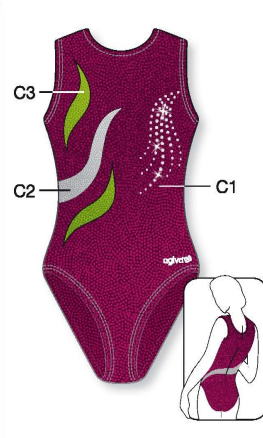

**1571** C1, C3: Metallic Elasthane, C2: Glitter Print  
**PRICE CAT** 1 4-6-8 y/a/J 2 10-12-14 y/a/J  
**SIZES** 3 36-38-40-42 4 44-46-48

**1853** C1, C2, C4: Metallic Elasthane, C3: Elastic Net  
**PRICE CAT** 1 4-6-8 y/a/J 2 10-12-14 y/a/J  
**SIZES** 3 36-38-40-42 4 44-46-48

**1544** C1, C3, C4: Metallic Elasthane, C2: Elastic Net  
**PRICE CAT** 1 4-6-8 y/a/J 2 10-12-14 y/a/J  
**SIZES** 3 36-38-40-42 4 44-46-48

**HIGH ROUND NECK**

★ Strass included in price

Ref. 1817 - 335-314-R90

**HIGH ROUND NECK**

★ Strass included in price

Ref. 1995 - 366-333-353-S75

**HIGH ROUND NECK**

★ Strass included in price

**1817**  
**PRICE CAT** 1 4-6-8 y/a/J 2 10-12-14 y/a/J  
**SIZES** 3 36-38-40-42 4 44-46-48