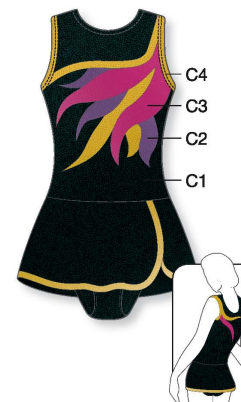

STRAIGHT SKIRT

METALLIC ELASTHANE Colors p.70
GLITTER ELASTHANE Colors p.70
VELOURS Colors p.70

1562
▼ PRICE CAT ▼ SIZES
1 4-6-8 y/a/J 3 36-38-40-42
2 10-12-14 y/a/J 4 44-46-48

8967 C1: Velours, C2: Elastic net, C3: Glitter Elasthane
▼ PRICE CAT ▼ SIZES
1 4-6-8 y/a/J 3 36-38-40-42
2 10-12-14 y/a/J 4 44-46-48

8612 C1: Velours, C2: Metallic Elasthane, C3: Glitter Elasthane
▼ PRICE CAT ▼ SIZES
1 4-6-8 y/a/J 3 36-38-40-42
2 10-12-14 y/a/J 4 44-46-48

1516 C1, C2, C3: Metallic Elasthane C4: Glitter Elasthane
▼ PRICE CAT ▼ SIZES
1 4-6-8 y/a/J 3 36-38-40-42
2 10-12-14 y/a/J 4 44-46-48