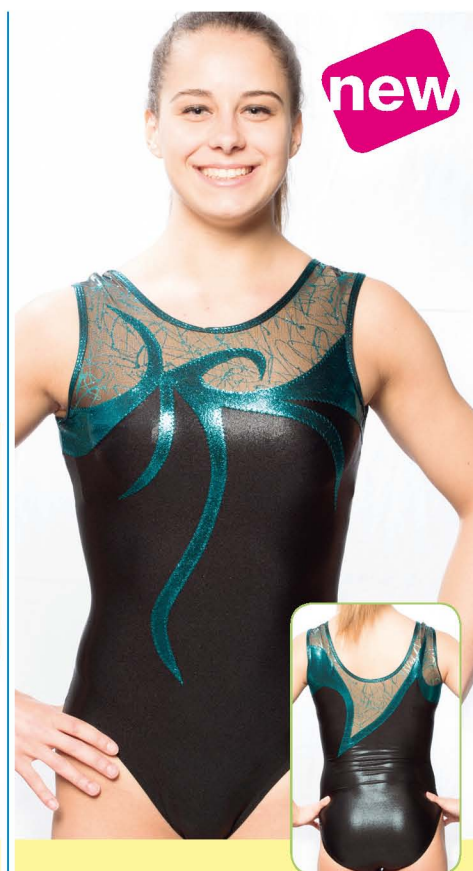

Metallic Elasthane - Elastic Net
Ref. **8832** - Single colors and in stock
Colors : 331-955-105
For others colors use Ref. 1950 p12